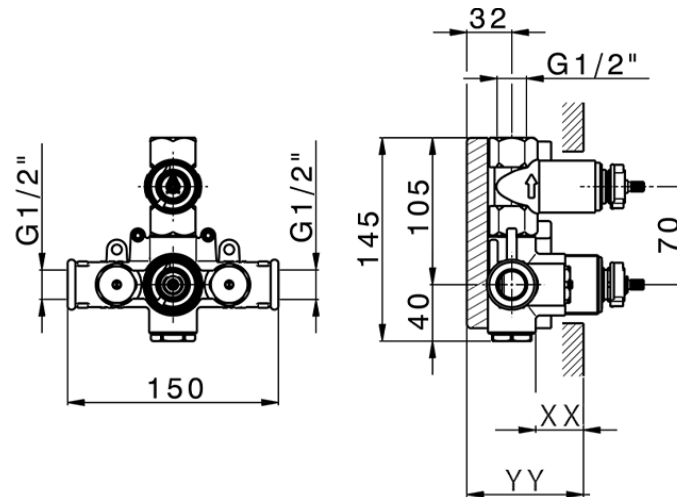

Single lever washbasin mixer SLIM_SM000730

SM000730

<https://en.cisal.it/single-lever-washbasin-mixer-slim-sm000730>

Piastra/Plate/Plaque/Platte/Placa
 2-3mm: XX 25-40 YY 76-91
 10mm: XX 16-31 YY 65-80

ZA007301

<https://en.cisal.it/concealed-thermostatic-shower-valve-1-outlet-concealed-za007301>

2026-06-13