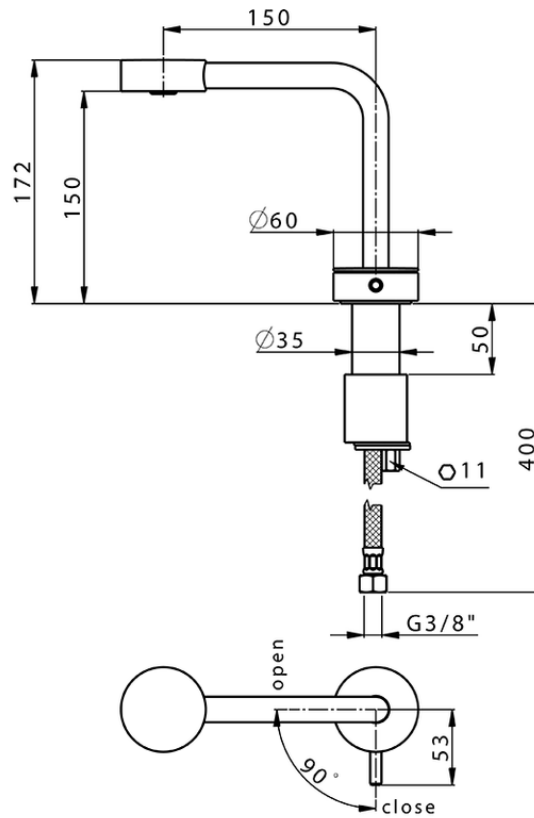

Single lever washbasin mixer SLIM_SM000730

SM000730

<https://en.cisal.it/single-lever-washbasin-mixer-slim-sm000730>

Piastra/Plate/Plaque/Platte/Placa
 2-3mm: XX 25-40 YY 76-91
 10mm: XX 16-31 YY 65-80

ZA007301

<https://en.cisal.it/concealed-thermostatic-shower-valve-1-outlet-concealed-za007301>

2026-06-13