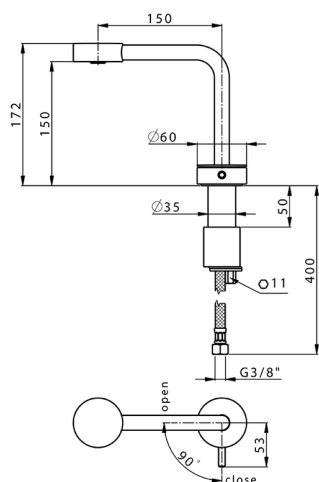

Single lever washbasin mixer SLIM_SM000730

MODEL **SM000730**

Single lever washbasin mixer, without automatic pop-up waste, G.3/8" stainless steel flexible hoses

AVAILABLE FINISHINGS

-  **40** 40 Matt Black
-  **4Q** 4Q Matt White
-  **6T** 6T Chrome/Matt Black
-  **7D** 7D Polished Nickel/Matt Black

CHARACTERISTICS

Cartridge Spare Parts **ZZ99856004**

27 mm Progressive single-lever cartridge

Required concealed parts **ZA007301**

Single lever washbasin mixer SLIM_SM000730

SM000730

<https://en.cisal.it/single-lever-washbasin-mixer-slim-sm000730>

Concealed thermostatic shower valve, 1-outlet CONCEALED_ZA007301

MODEL **ZA007301**

Concealed thermostatic shower valve,
1-outlet, Stopvalve with 1/2" outlet, without trim kit

AVAILABLE FINISHINGS

04 04 Without finishing

CHARACTERISTICS

Concealed **1**
Cartridge Spare Parts **24.04A.PP**

8x20 Plus P Thermostatic Valve

Piastra/Plate/Plaque/Platte/Placa
2-3mm: XX 25-40 YY 76-91
10mm: XX 16-31 YY 65-80

Thermostatic

The Cisal thermostatic is your personal water manager, helping you to handle, control and save water and energy.