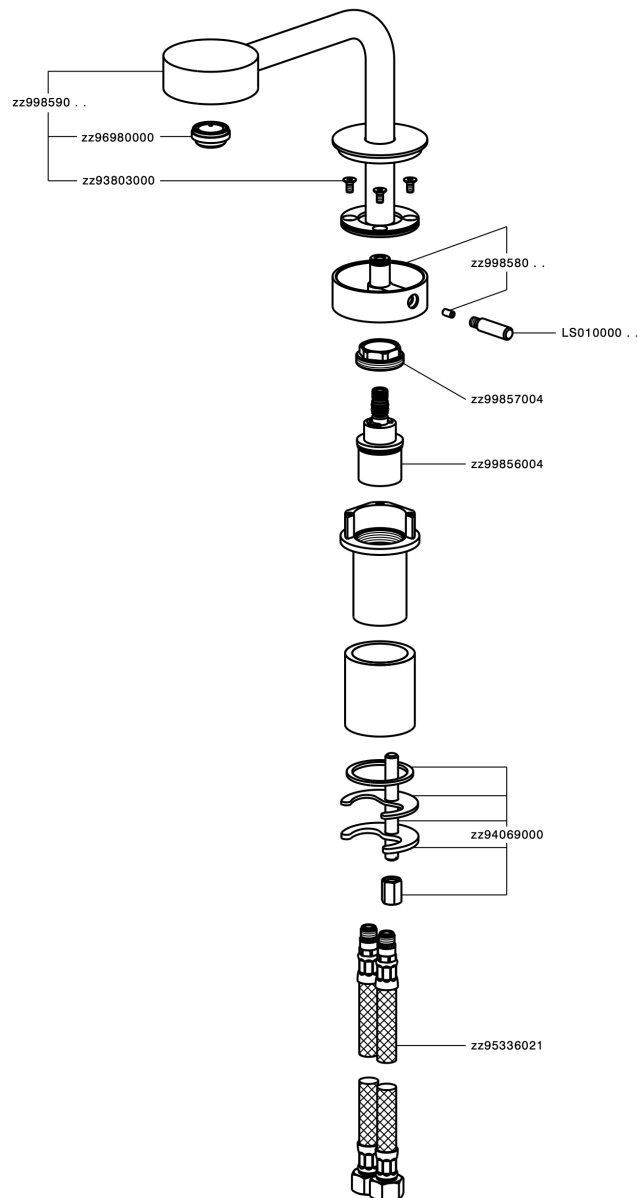

Single lever washbasin mixer SLIM_SM000730

MODEL **SM000730**

Single lever washbasin mixer, without automatic pop-up waste, G.3/8" stainless steel flexible hoses

AVAILABLE FINISHINGS

-  **40** 40 Matt Black
-  **4Q** 4Q Matt White
-  **6T** 6T Chrome/Matt Black
-  **7D** 7D Polished Nickel/Matt Black

CHARACTERISTICS

Cartridge Spare Parts **ZZ99856004**

27 mm Progressive single-lever cartridge

Required concealed parts **ZA007301**

Single lever washbasin mixer SLIM_SM000730

SM000730

<https://en.cisal.it/single-lever-washbasin-mixer-slim-sm000730>

Concealed thermostatic shower valve, 1-outlet CONCEALED_ZA007301

MODEL **ZA007301**

Concealed thermostatic shower valve,
1-outlet, Stopvalve with 1/2" outlet, without trim kit

AVAILABLE FINISHINGS

CHARACTERISTICS

Concealed **1**
Cartridge Spare Parts **24.04A.PP**
8x20 Plus P Thermostatic Valve

Piastra/Plate/Plaque/Platte/Placa
2-3mm: XX 25-40 YY 76-91
10mm: XX 16-31 YY 65-80

Thermostatic

The Cisal thermostatic is your personal water manager, helping you to handle, control and save water and energy.