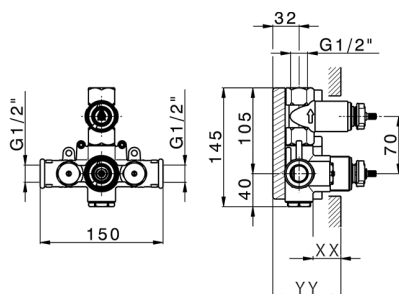

CHARACTERISTICS

Cartridge Spare Parts **ZZ99856004**

27 mm Progressive single-lever cartridge

Required concealed parts **ZA007301**

Single lever washbasin mixer SLIM_SM000730

SM000730

<https://en.cisal.it/single-lever-washbasin-mixer-slim-sm000730>

Concealed thermostatic shower valve, 1-outlet CONCEALED_ZA007301

MODEL **ZA007301**

Concealed thermostatic shower valve,
1-outlet, Stopvalve with 1/2" outlet, without trim kit

AVAILABLE FINISHINGS

04 04 Without finishing

CHARACTERISTICS

Concealed **1**
Cartridge Spare Parts **24.04A.PP**

8x20 Plus P Thermostatic Valve

Piastra/Plate/Plaque/Platte/Placa
2-3mm: XX 25-40 YY 76-91
10mm: XX 16-31 YY 65-80

Thermostatic

The Cisal thermostatic is your personal water manager, helping you to handle, control and save water and energy.