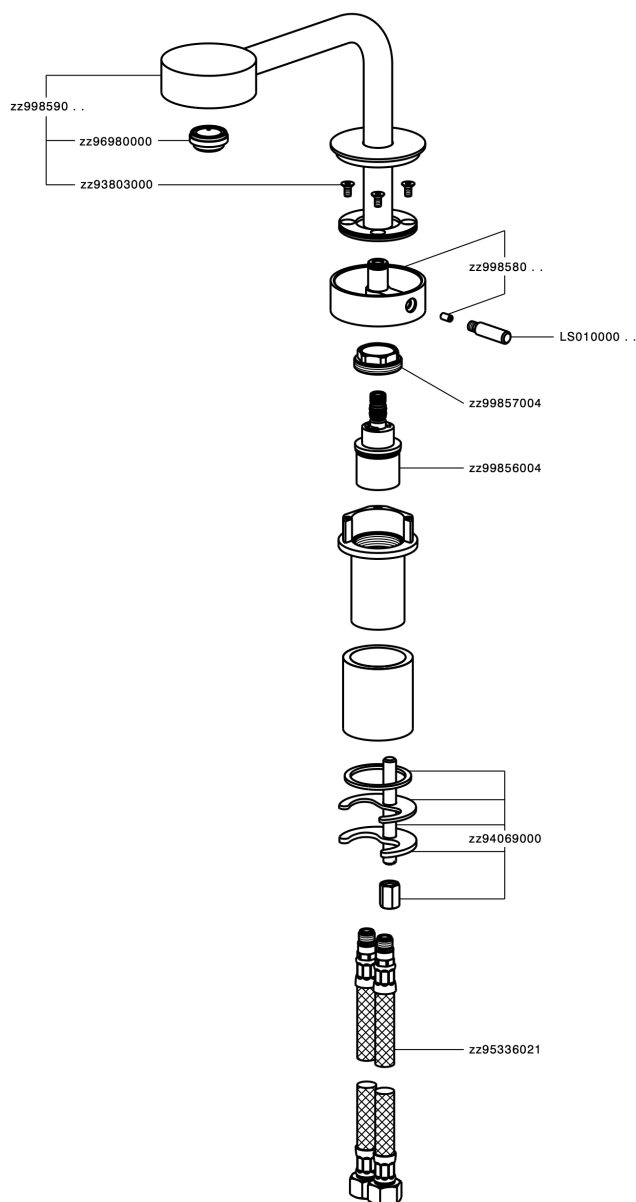

Single lever washbasin mixer SLIM_SM000730

MODEL **SM000730**

Single lever washbasin mixer, without automatic pop-up waste, G.3/8" stainless steel flexible hoses

AVAILABLE FINISHINGS

-  **40** 40 Matt Black
-  **4Q** 4Q Matt White
-  **6T** 6T Chrome/Matt Black
-  **7D** 7D Polished Nickel/Matt Black

CHARACTERISTICS

Cartridge Spare Parts **ZZ99856004**

27 mm Progressive single-lever cartridge

Required concealed parts **ZA007301**

Single lever washbasin mixer SLIM_SM000730

SM000730

<https://en.cisal.it/single-lever-washbasin-mixer-slim-sm000730>

Concealed thermostatic shower valve, 1-outlet CONCEALED_ZA007301

MODEL **ZA007301**

Concealed thermostatic shower valve,
1-outlet, Stopvalve with 1/2" outlet, without trim kit

AVAILABLE FINISHINGS

04 04 Without finishing

CHARACTERISTICS

Concealed **1**
Cartridge Spare Parts **24.04A.PP**

8x20 Plus P Thermostatic Valve

Piastra/Plate/Plaque/Platte/Placa
2-3mm: XX 25-40 YY 76-91
10mm: XX 16-31 YY 65-80

Thermostatic

The Cisal thermostatic is your personal water manager, helping you to handle, control and save water and energy.