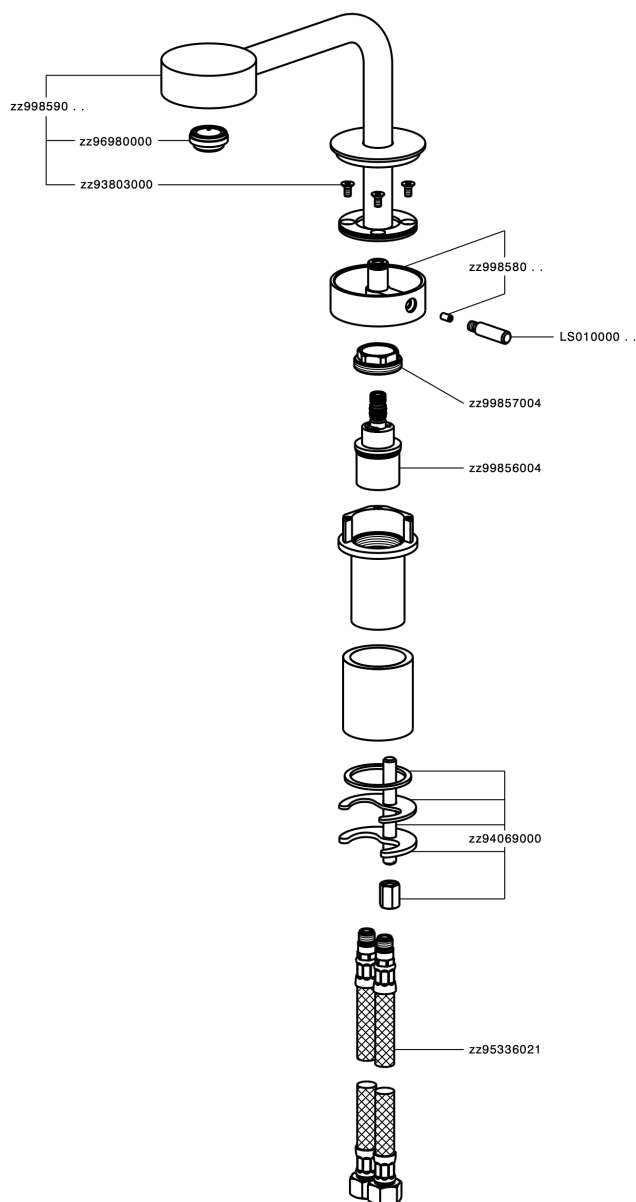

## Single lever washbasin mixer SLIM\_SM000730

SM000730

<https://en.cisal.it/single-lever-washbasin-mixer-slim-sm000730>

## Concealed thermostatic shower valve, 1-outlet CONCEALED\_ZA007301

ZA007301

<https://en.cisal.it/concealed-thermostatic-shower-valve-1-outlet-concealed-za007301>

2026-06-14