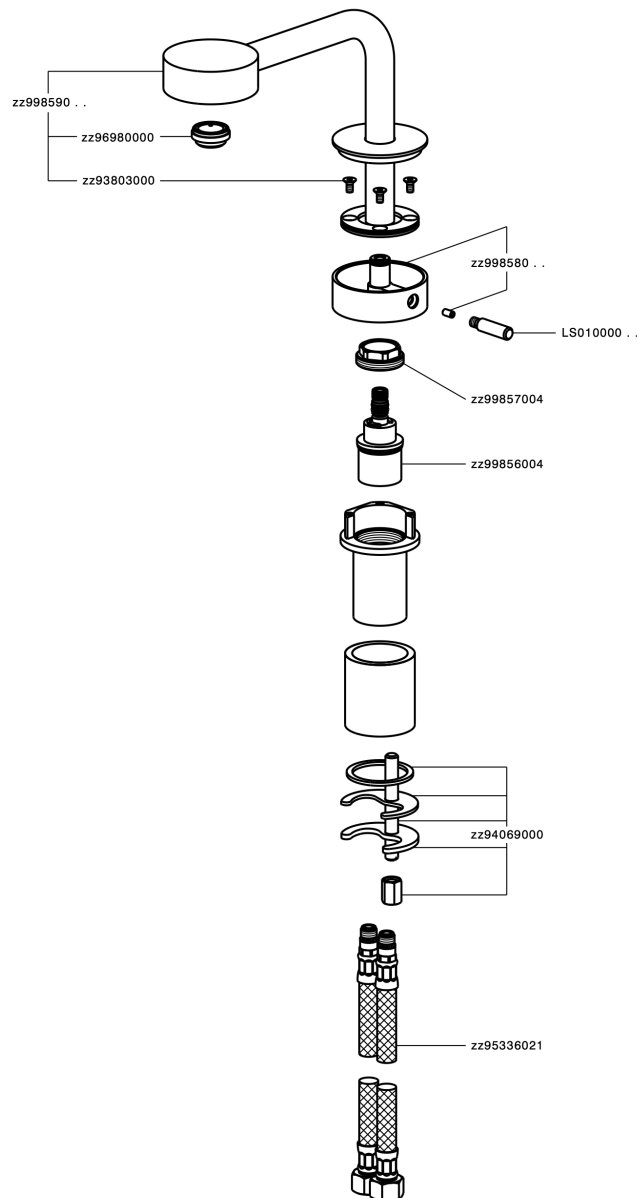

Single lever washbasin mixer SLIM_SM000730

SM000730

<https://en.cisal.it/single-lever-washbasin-mixer-slim-sm000730>

Concealed thermostatic shower valve, 1-outlet CONCEALED_ZA007301

ZA007301

<https://en.cisal.it/concealed-thermostatic-shower-valve-1-outlet-concealed-za007301>