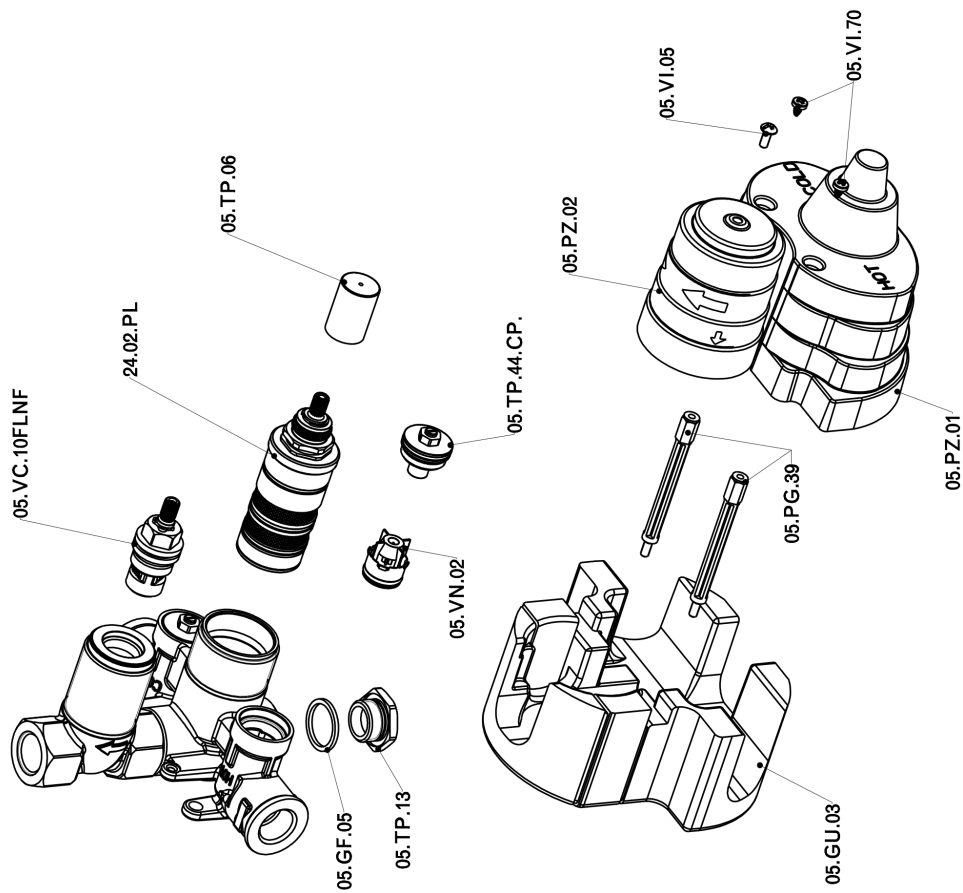

Single lever washbasin mixer SLIM_SM000730

SM000730

<https://en.cisal.it/single-lever-washbasin-mixer-slim-sm000730>

Concealed thermostatic shower valve, 1-outlet CONCEALED_ZA007301

ZA007301

<https://en.cisal.it/concealed-thermostatic-shower-valve-1-outlet-concealed-za007301>