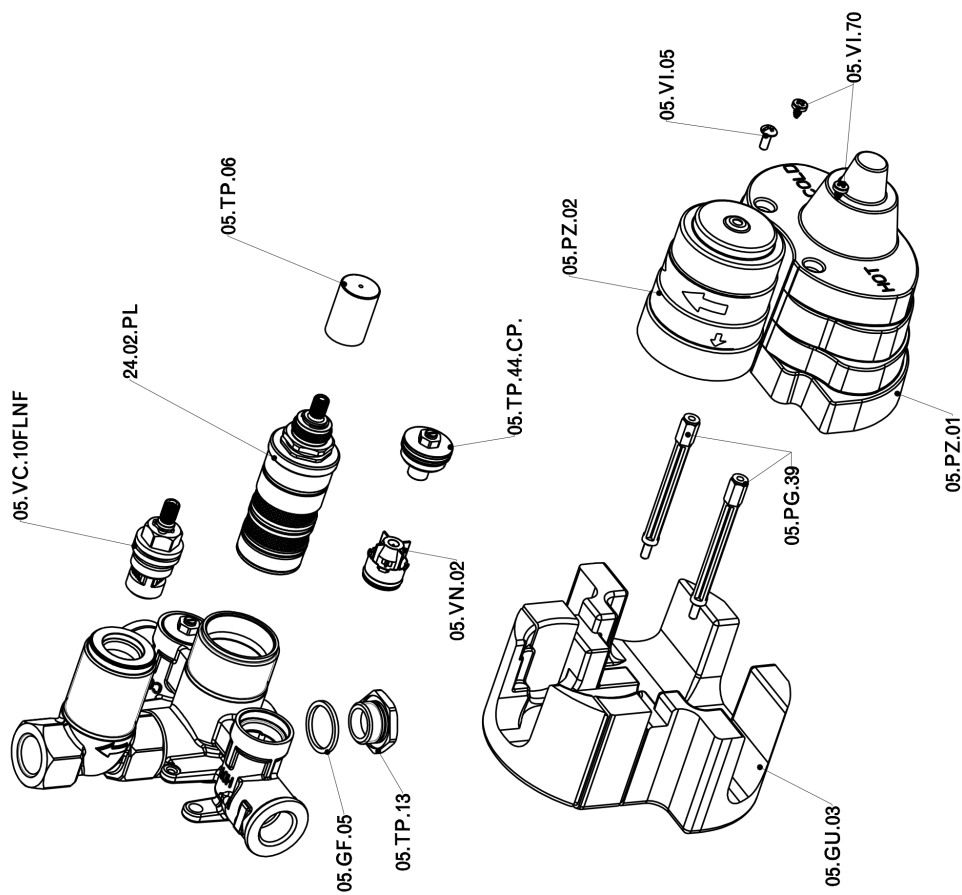

## Single lever washbasin mixer SLIM\_SM000730

SM000730

<https://en.cisal.it/single-lever-washbasin-mixer-slim-sm000730>

## Concealed thermostatic shower valve, 1-outlet CONCEALED\_ZA007301

ZA007301

<https://en.cisal.it/concealed-thermostatic-shower-valve-1-outlet-concealed-za007301>

2026-06-14