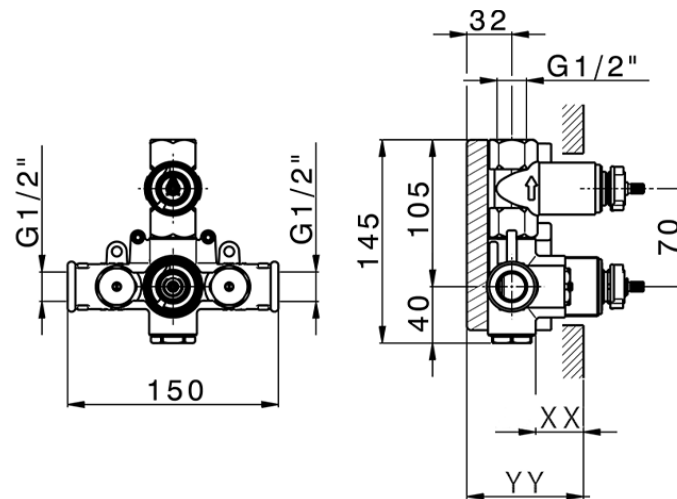

Single lever washbasin mixer SLIM_SM000730

SM000730

<https://en.cisal.it/single-lever-washbasin-mixer-slim-sm000730>

Piastra/Plate/Plaque/Platte/Placa
 2-3mm: XX 25-40 YY 76-91
 10mm: XX 16-31 YY 65-80

ZA007301

<https://en.cisal.it/concealed-thermostatic-shower-valve-1-outlet-concealed-za007301>

2026-06-14