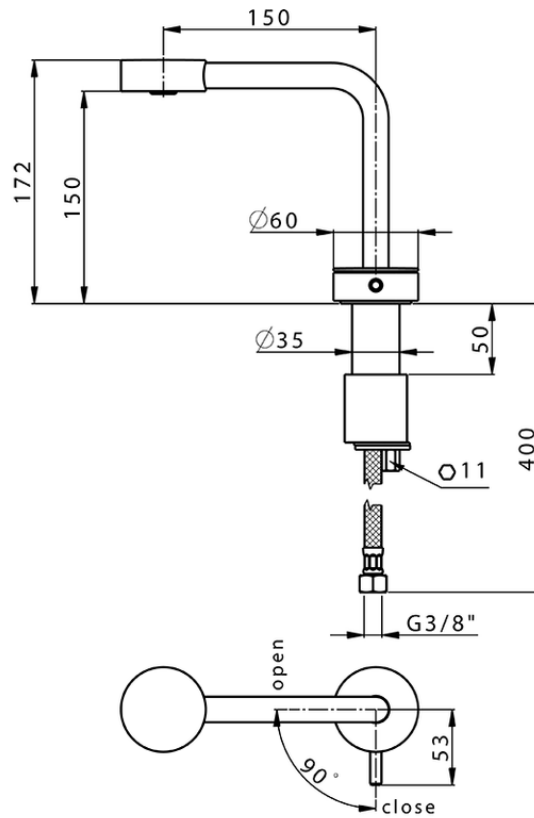

Single lever washbasin mixer SLIM_SM000730

SM000730

<https://en.cisal.it/single-lever-washbasin-mixer-slim-sm000730>

Piastra/Plate/Plaque/Platte/Placa
 2-3mm: XX 25-40 YY 76-91
 10mm: XX 16-31 YY 65-80

ZA007301

<https://en.cisal.it/concealed-thermostatic-shower-valve-1-outlet-concealed-za007301>

2026-05-17