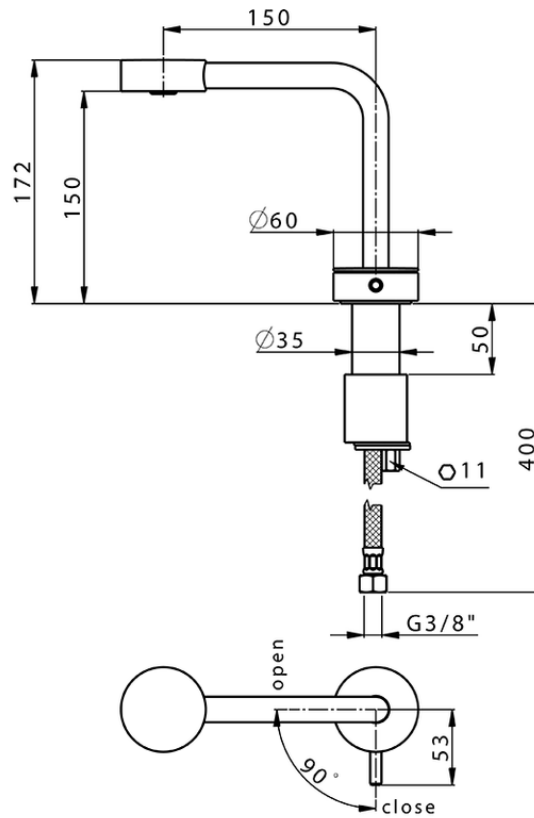

Single lever washbasin mixer SLIM_SM000730

SM000730

<https://en.cisal.it/single-lever-washbasin-mixer-slim-sm000730>

Piastra/Plate/Plaque/Platte/Placa
 2-3mm: XX 25-40 YY 76-91
 10mm: XX 16-31 YY 65-80

ZA007301

<https://en.cisal.it/concealed-thermostatic-shower-valve-1-outlet-concealed-za007301>

2026-06-14