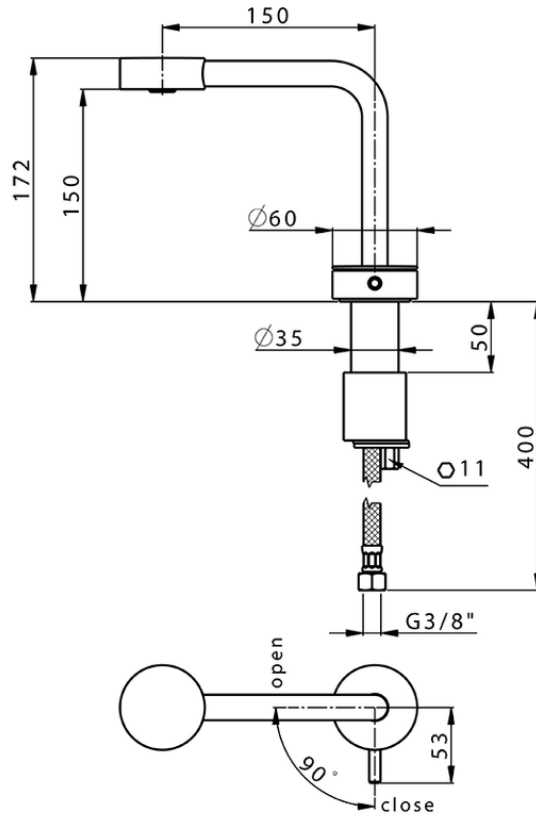

Single lever washbasin mixer SLIM_SM000730

SM000730

<https://en.cisal.it/single-lever-washbasin-mixer-slim-sm000730>

Piastra/Plate/Plaque/Platte/Placa
 2-3mm: XX 25-40 YY 76-91
 10mm: XX 16-31 YY 65-80

ZA007301

<https://en.cisal.it/concealed-thermostatic-shower-valve-1-outlet-concealed-za007301>

2026-04-06