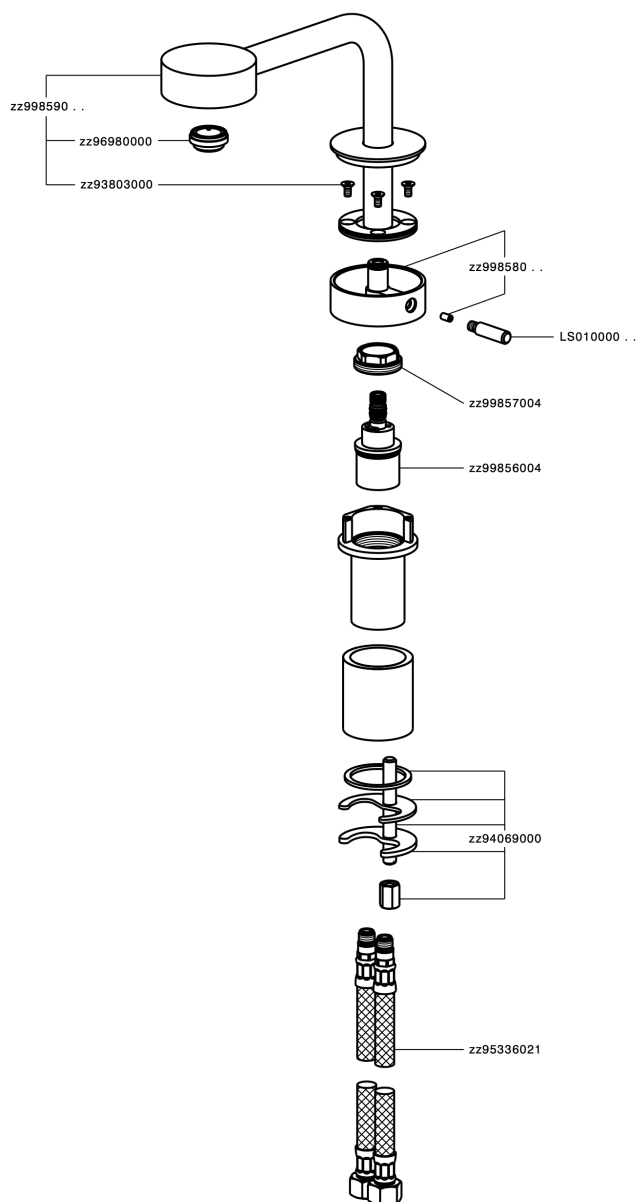

## Single lever washbasin mixer SLIM\_SM000730

SM000730

<https://en.cisal.it/single-lever-washbasin-mixer-slim-sm000730>

## Concealed thermostatic shower valve, 1-outlet CONCEALED\_ZA007301

ZA007301

<https://en.cisal.it/concealed-thermostatic-shower-valve-1-outlet-concealed-za007301>

2026-05-17