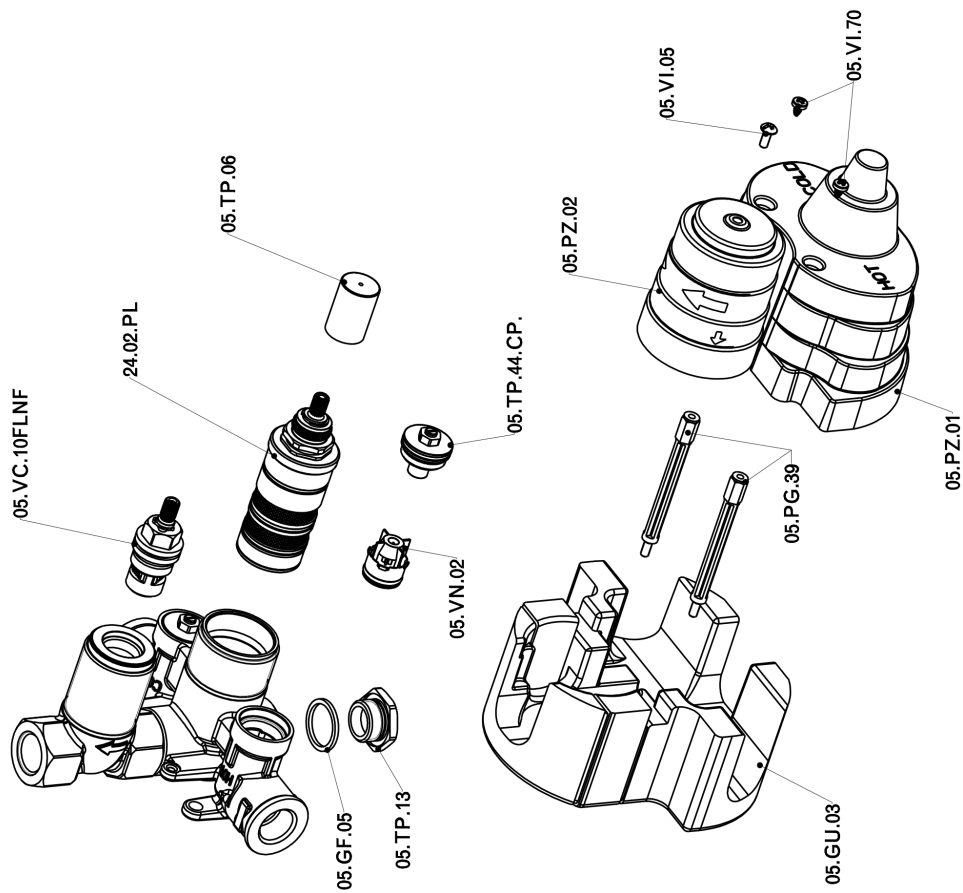

## Single lever washbasin mixer SLIM\_SM000730

SM000730

<https://en.cisal.it/single-lever-washbasin-mixer-slim-sm000730>

## Concealed thermostatic shower valve, 1-outlet CONCEALED\_ZA007301

ZA007301

<https://en.cisal.it/concealed-thermostatic-shower-valve-1-outlet-concealed-za007301>

2026-05-17