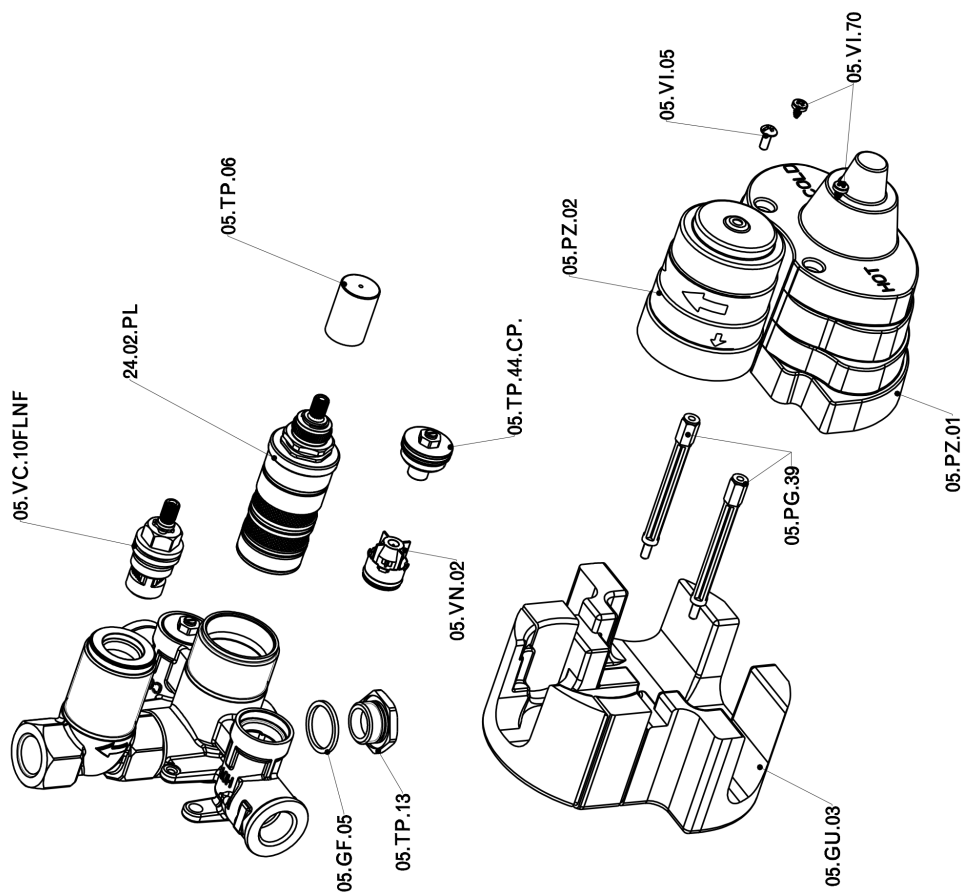

Single lever washbasin mixer SLIM_SM000730

SM000730

<https://en.cisal.it/single-lever-washbasin-mixer-slim-sm000730>

Concealed thermostatic shower valve, 1-outlet CONCEALED_ZA007301

ZA007301

<https://en.cisal.it/concealed-thermostatic-shower-valve-1-outlet-concealed-za007301>