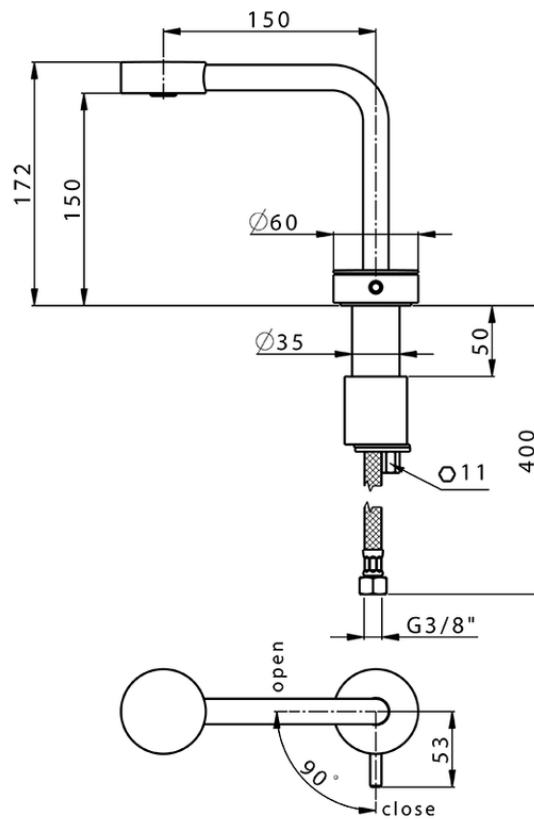

Single lever washbasin mixer SLIM_SM000730

SM000730

<https://en.cisal.it/single-lever-washbasin-mixer-slim-sm000730>

Piastra/Plate/Plaque/Platte/Placa
 2-3mm: XX 25-40 YY 76-91
 10mm: XX 16-31 YY 65-80

ZA007301

<https://en.cisal.it/concealed-thermostatic-shower-valve-1-outlet-concealed-za007301>

2026-06-14