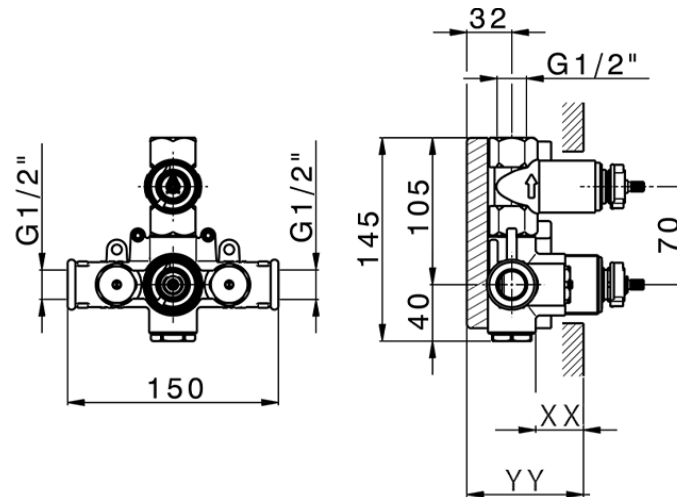

Single lever washbasin mixer SLIM_SM000730

SM000730

<https://en.cisal.it/single-lever-washbasin-mixer-slim-sm000730>

Piastra/Plate/Plaque/Platte/Placa
 2-3mm: XX 25-40 YY 76-91
 10mm: XX 16-31 YY 65-80

ZA007301

<https://en.cisal.it/concealed-thermostatic-shower-valve-1-outlet-concealed-za007301>

2026-06-14