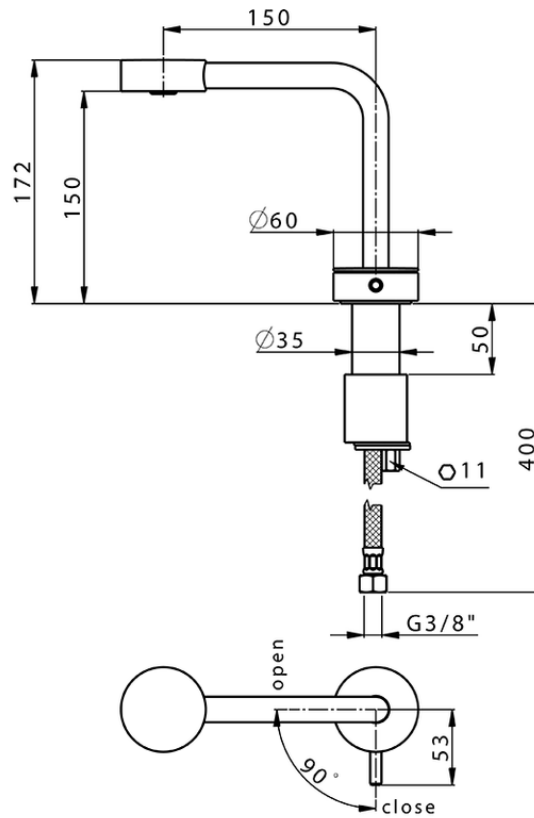

## Single lever washbasin mixer SLIM\_SM000730

SM000730

<https://en.cisal.it/single-lever-washbasin-mixer-slim-sm000730>

Piastra/Plate/Plaque/Platte/Placa  
 2-3mm: XX 25-40 YY 76-91  
 10mm: XX 16-31 YY 65-80

ZA007301

<https://en.cisal.it/concealed-thermostatic-shower-valve-1-outlet-concealed-za007301>

2026-04-26