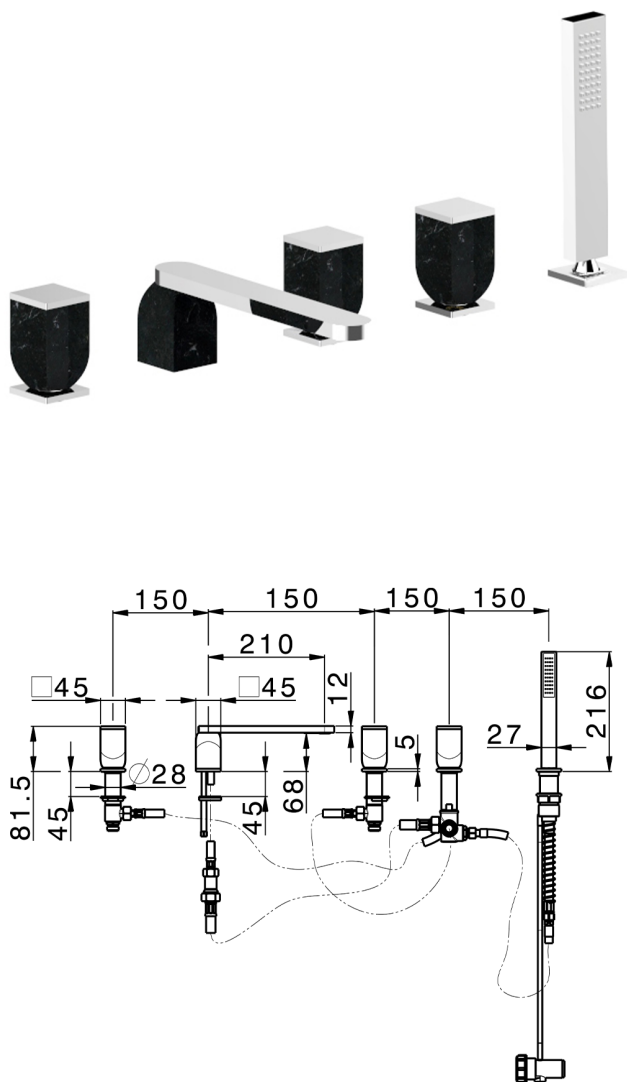

Deck-mounted 5-hole bath mixer HI-RISE_RM000260

MODEL **RM000260**

Deck-mounted 5-hole bath mixer, 2 outlet diverter, 35x15 mm Brass minimalistic one spray handshower, 150 cm Pull-out flexible hose

AVAILABLE FINISHINGS

- **7S** 7S White Carrara Marble/Brushed Gold
- **7X** 7X White Carrara Marble/Brushed Nickel
- **7Y** 7Y Carrara Marble/Chrome
- **8A** 8A Marquinia Marble/Brushed Gold
- **8B** 8B Marquinia Marble/Gold
- **8D** 8D Black Marquinia Marble/Chrome

CHARACTERISTICS

2024-12-21