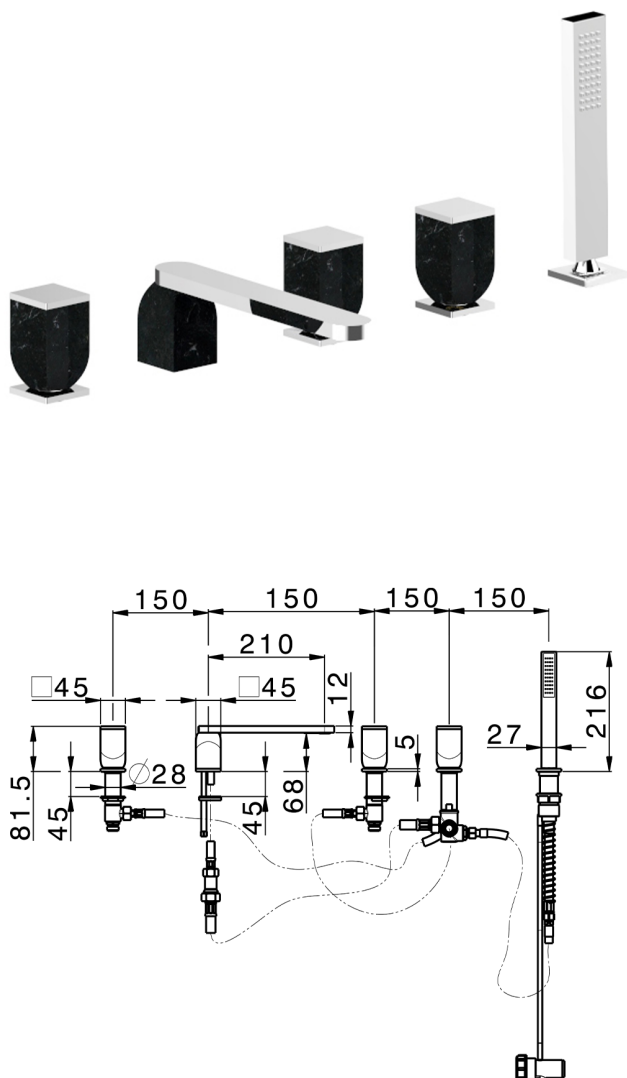

Deck-mounted 5-hole bath mixer HI-RISE_RM000260

MODEL **RM000260**

Deck-mounted 5-hole bath mixer, 2 outlet diverter, 35x15 mm Brass minimalistic one spray handshower, 150 cm Pull-out flexible hose

AVAILABLE FINISHINGS

- **7S** 7S White Carrara Marble/Brushed Gold
- **7X** 7X White Carrara Marble/Brushed Nickel
- **7Y** 7Y Carrara Marble/Chrome
- **8A** 8A Marquinia Marble/Brushed Gold
- **8B** 8B Marquinia Marble/Gold
- **8D** 8D Black Marquinia Marble/Chrome

CHARACTERISTICS

2024-12-22