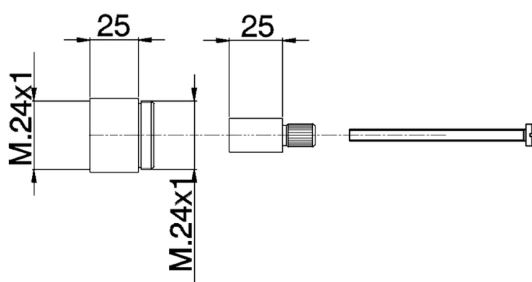

Extension +25 mm COMPONENTS_ZA000471

MODEL **ZA000471**

Extension 25 mm, for item HY00029

AVAILABLE FINISHINGS

 **04** 04 Without finishing

CHARACTERISTICS

2026-04-08