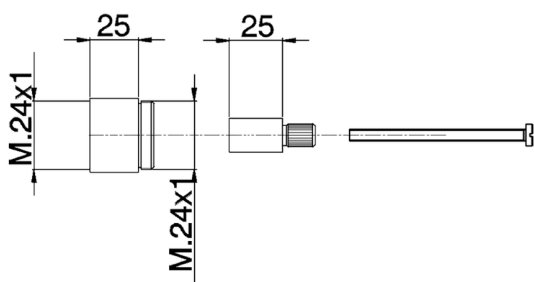

## Extension +25 mm COMPONENTS\_ZA000471

MODEL **ZA000471**

Extension 25 mm, for item HY00029

AVAILABLE FINISHINGS

 **04** 04 Without finishing

CHARACTERISTICS

2026-06-13