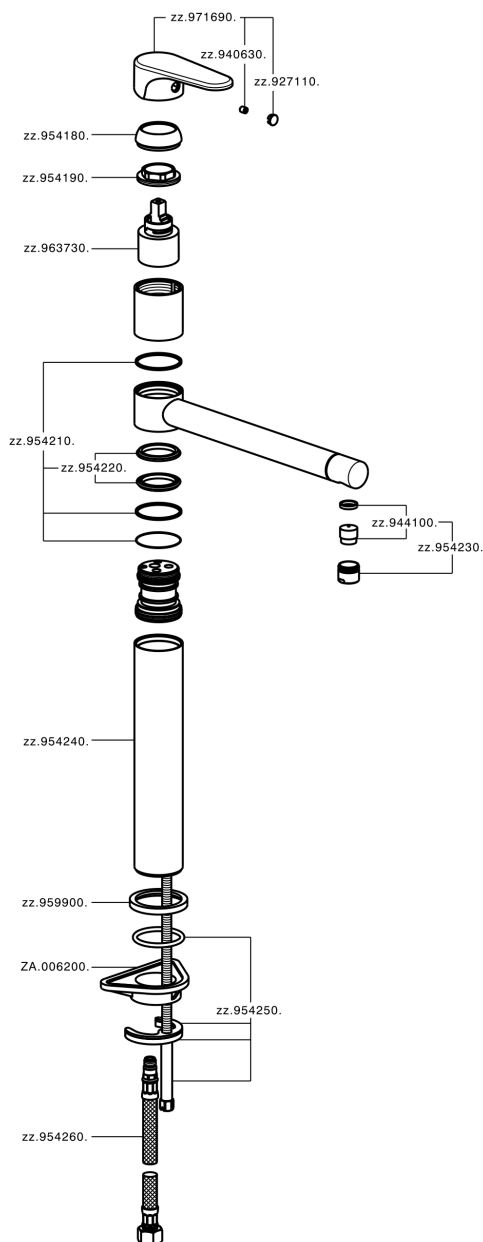

Single lever sink mixer Energysave KITCHEN_A3001585

A3001585

<https://en.cisal.it/single-lever-sink-mixer-energysave-kitchen-a3001585>

2026-06-14