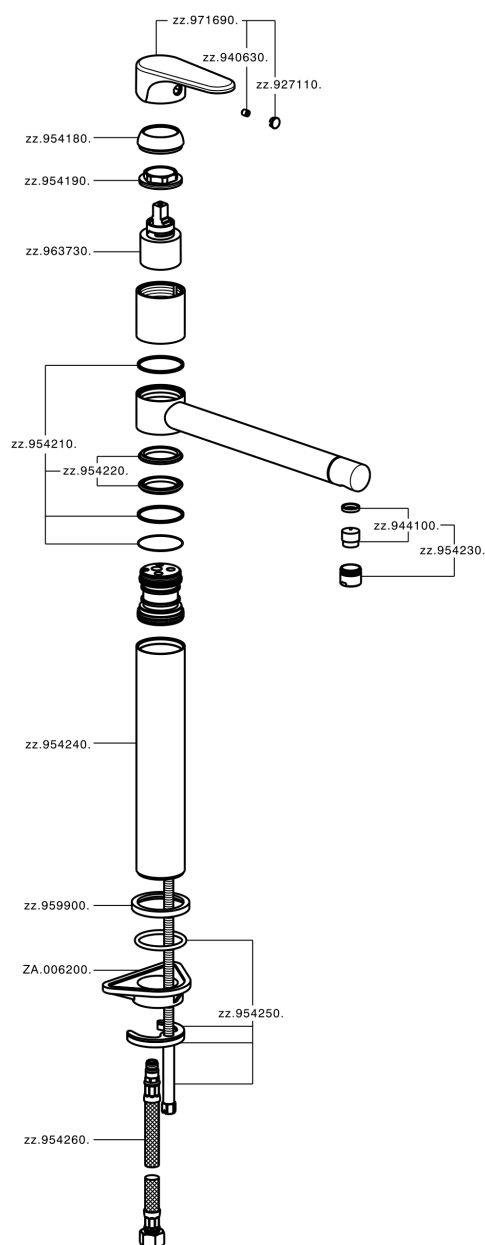

Single lever sink mixer Energysave KITCHEN_A3001585

A3001585

<https://en.cisal.it/single-lever-sink-mixer-energysave-kitchen-a3001585>

2026-04-30