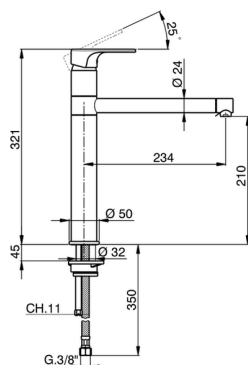

## Single lever sink mixer Energysave KITCHEN\_A3001585

MODEL **A3001585**

Single lever sink mixer Energysave, swivel spout, G.3/8" stainless steel flexible hoses

### CHARACTERISTICS

Cartridge Spare Parts **ZZ96373000**

**35 mm Cartridge**