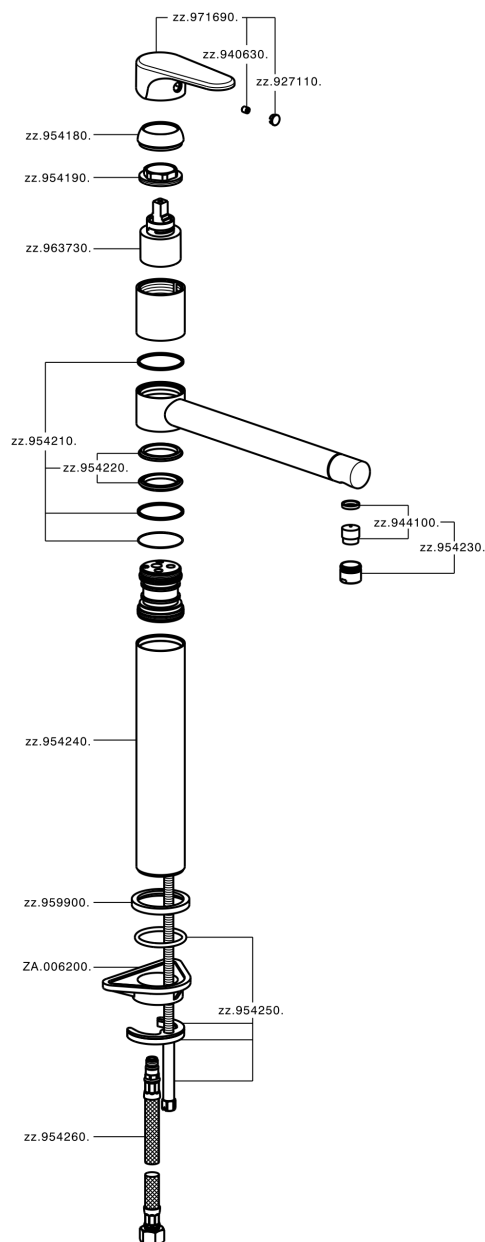

Single lever sink mixer Energysave KITCHEN_A3001585

A3001585

<https://en.cisal.it/single-lever-sink-mixer-energysave-kitchen-a3001585>

2026-05-20