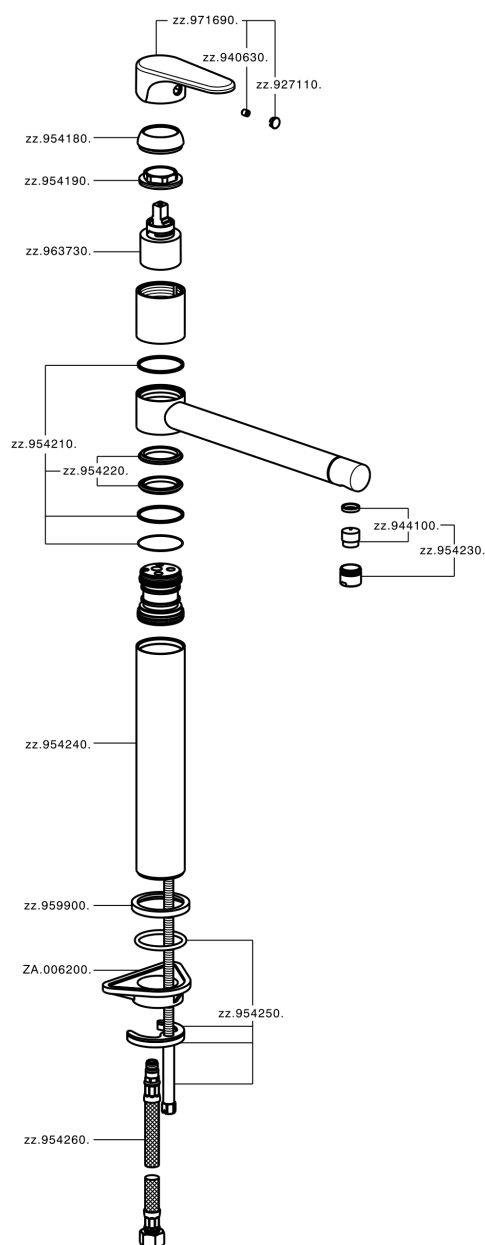

Single lever sink mixer Energysave KITCHEN_A3001585

A3001585

<https://en.cisal.it/single-lever-sink-mixer-energysave-kitchen-a3001585>

2026-05-20