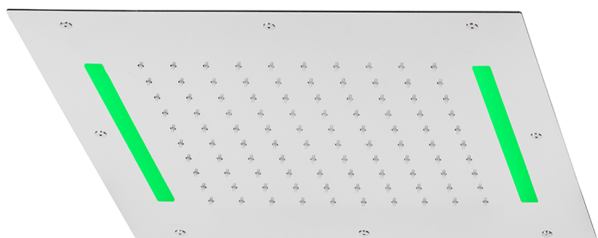

430x430 mm Chromotherapy Ceiling showerhead ZEN SHOWER_ZS0C0050

MODEL **ZS0C0050**

430x430 mm Chromotherapy Ceiling showerhead, rain, chromotherapy functions, with remote control included, Stainless Steel AISI 304

AVAILABLE FINISHINGS

- **D1** D1 Brushed Inox
- **40** 40 Matt Black
- **4Q** 4Q Matt White
- **5G** 5G Rose Gold
- **D2** D2 Polished Inox

CHARACTERISTICS

2026-06-13