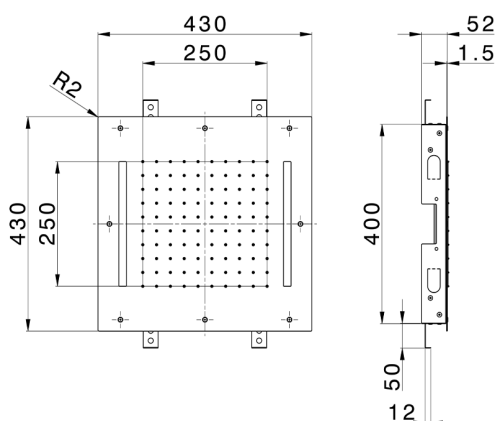

430x430 mm Chromotherapy Ceiling showerhead ZEN SHOWER_ZS0C0050

MODEL **ZS0C0050**

430x430 mm Chromotherapy Ceiling showerhead, rain, chromotherapy functions, with remote control included, Stainless Steel AISI 304

AVAILABLE FINISHINGS

- **D1** D1 Brushed Inox
- **40** 40 Matt Black
- **4Q** 4Q Matt White
- **5G** 5G Rose Gold
- **D2** D2 Polished Inox

CHARACTERISTICS

2026-06-13