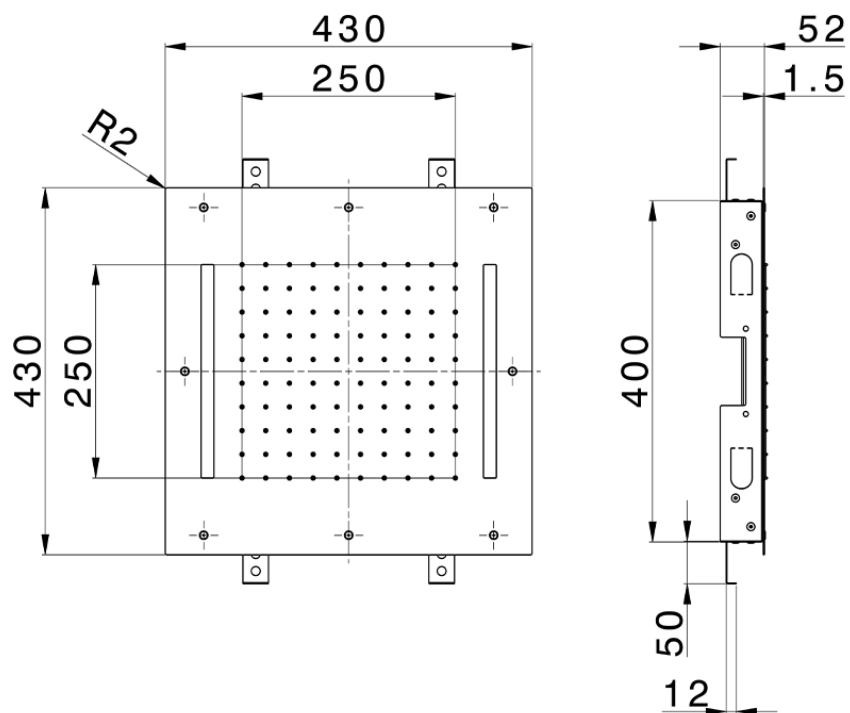

430x430 mm Chromotherapy Ceiling showerhead ZEN SHOWER_ZS0C0050

ZS0C0050

<https://en.cisal.it/430x430-mm-chromotherapy-ceiling-showerhead-zen-shower-zs0c0050>

2026-06-13