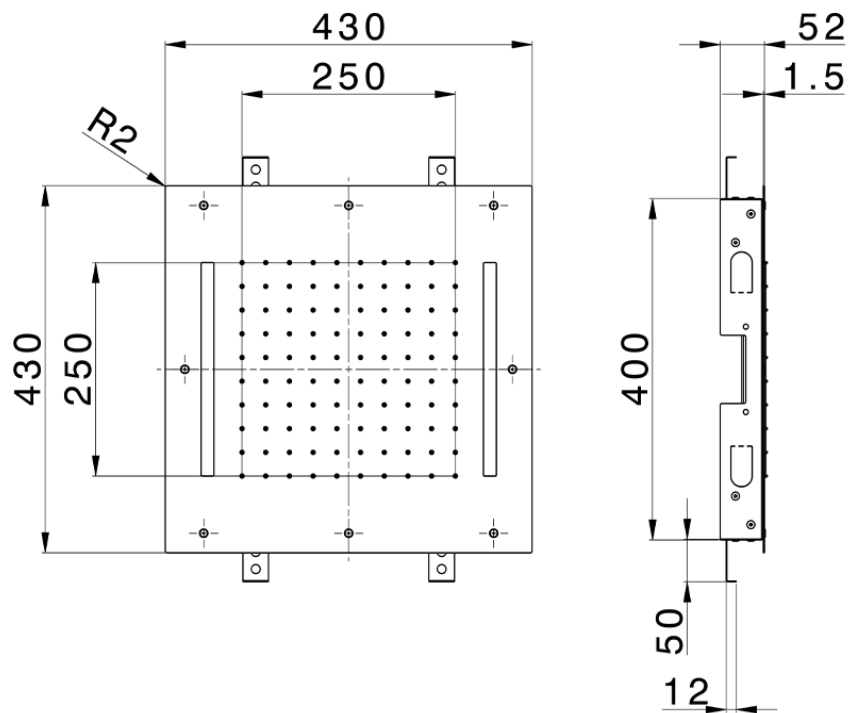

430x430 mm Chromotherapy Ceiling showerhead ZEN SHOWER_ZS0C0050

ZS0C0050

<https://en.cisal.it/430x430-mm-chromotherapy-ceiling-showerhead-zen-shower-zs0c0050>

2026-05-19