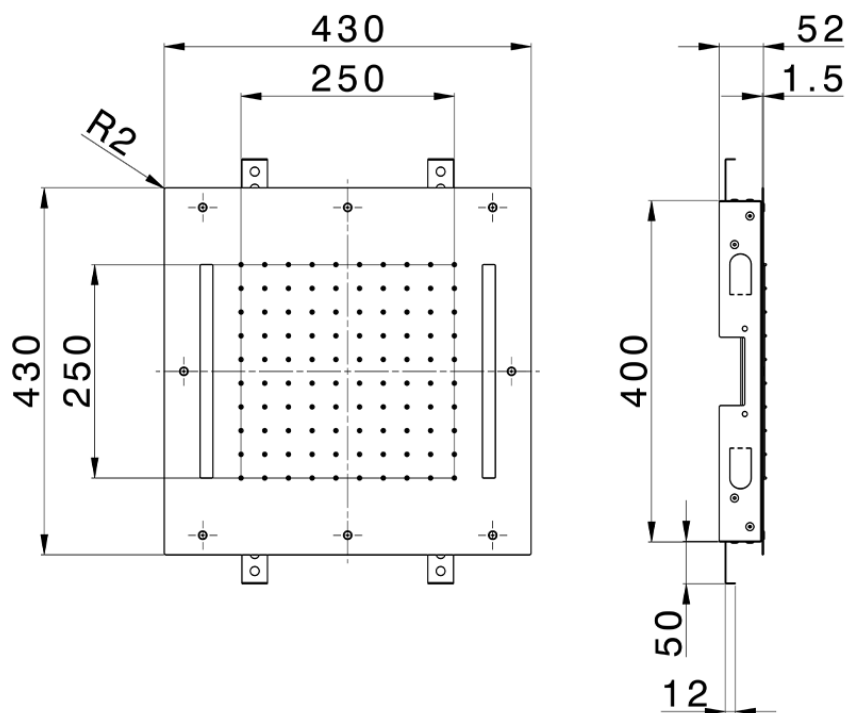

430x430 mm Chromotherapy Ceiling showerhead ZEN SHOWER_ZS0C0050

ZS0C0050

<https://en.cisal.it/430x430-mm-chromotherapy-ceiling-showerhead-zen-shower-zs0c0050>

2026-04-28