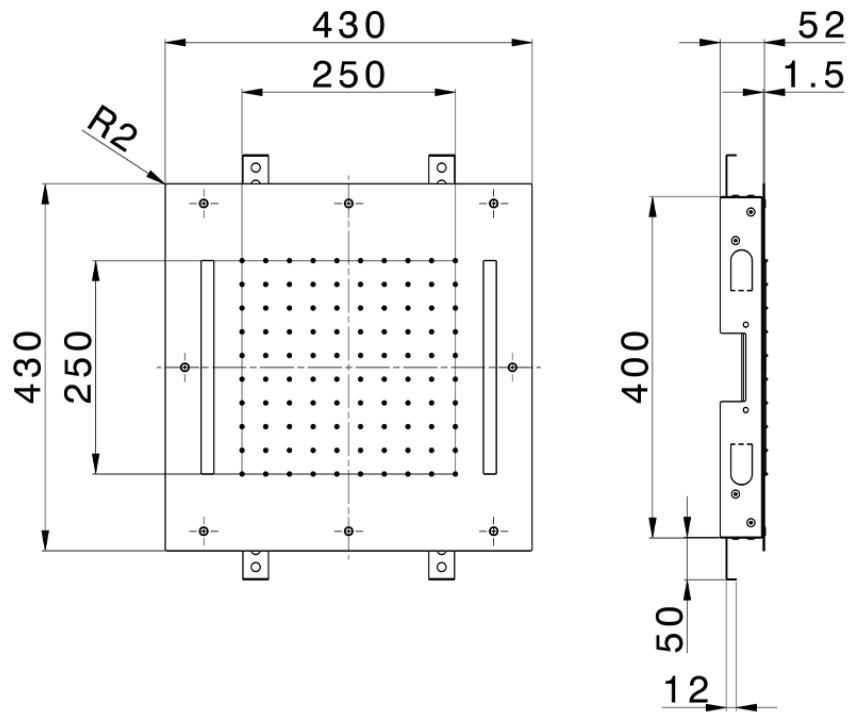

430x430 mm Chromotherapy Ceiling showerhead ZEN SHOWER_ZS0C0050

ZS0C0050

<https://en.cisal.it/430x430-mm-chromotherapy-ceiling-showerhead-zen-shower-zs0c0050>

2026-06-14