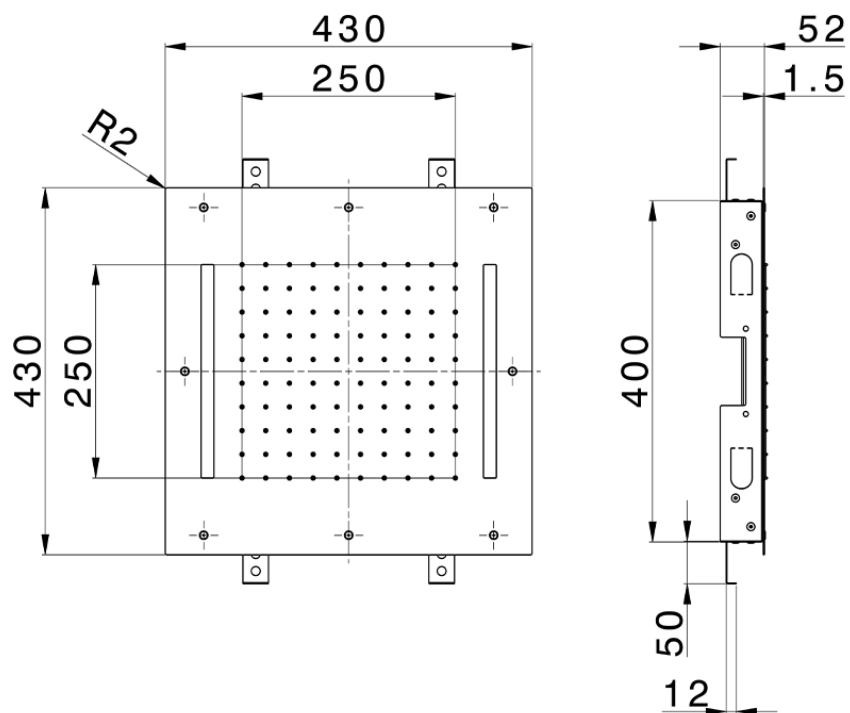

430x430 mm Chromotherapy Ceiling showerhead ZEN SHOWER_ZS0C0050

ZS0C0050

<https://en.cisal.it/430x430-mm-chromotherapy-ceiling-showerhead-zen-shower-zs0c0050>

2026-04-10