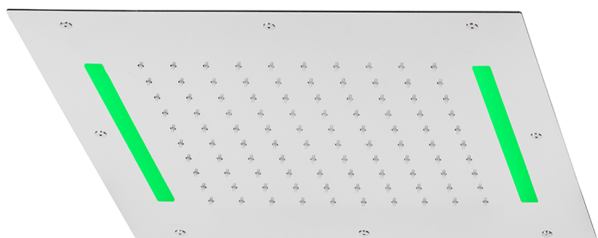

430x430 mm Chromotherapy Ceiling showerhead ZEN SHOWER_ZS0C0050

MODEL **ZS0C0050**

430x430 mm Chromotherapy Ceiling showerhead, rain, chromotherapy functions, with remote control included, Stainless Steel AISI 304

AVAILABLE FINISHINGS

-  **D1** D1 Brushed Inox
-  **40** 40 Matt Black
-  **4Q** 4Q Matt White
-  **5G** 5G Rose Gold
-  **D2** D2 Polished Inox

CHARACTERISTICS

2026-04-28