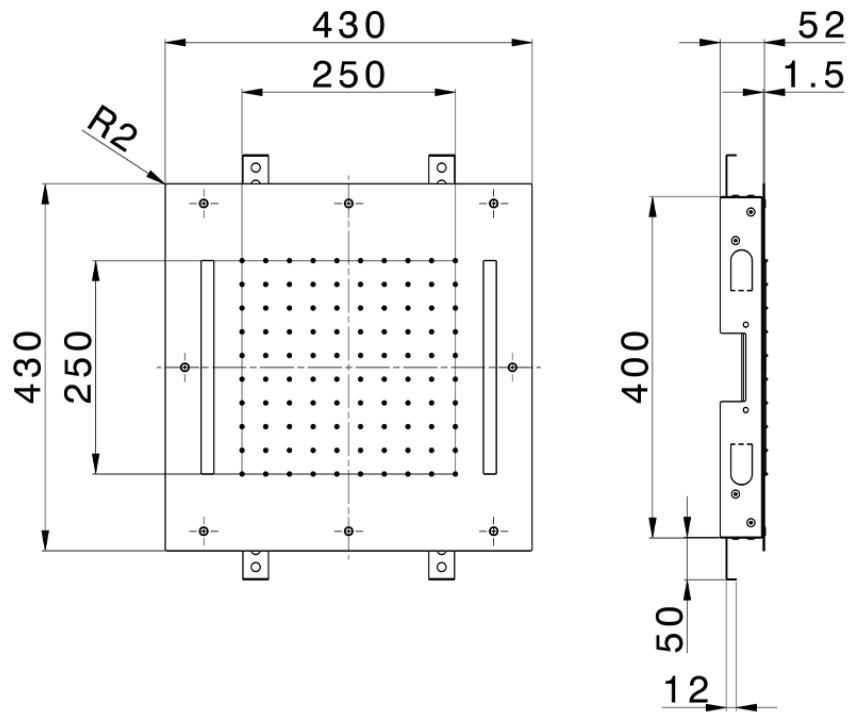

## 430x430 mm Chromotherapy Ceiling showerhead ZEN SHOWER\_ZS0C0050

ZS0C0050

<https://en.cisal.it/430x430-mm-chromotherapy-ceiling-showerhead-zen-shower-zs0c0050>

2026-04-08