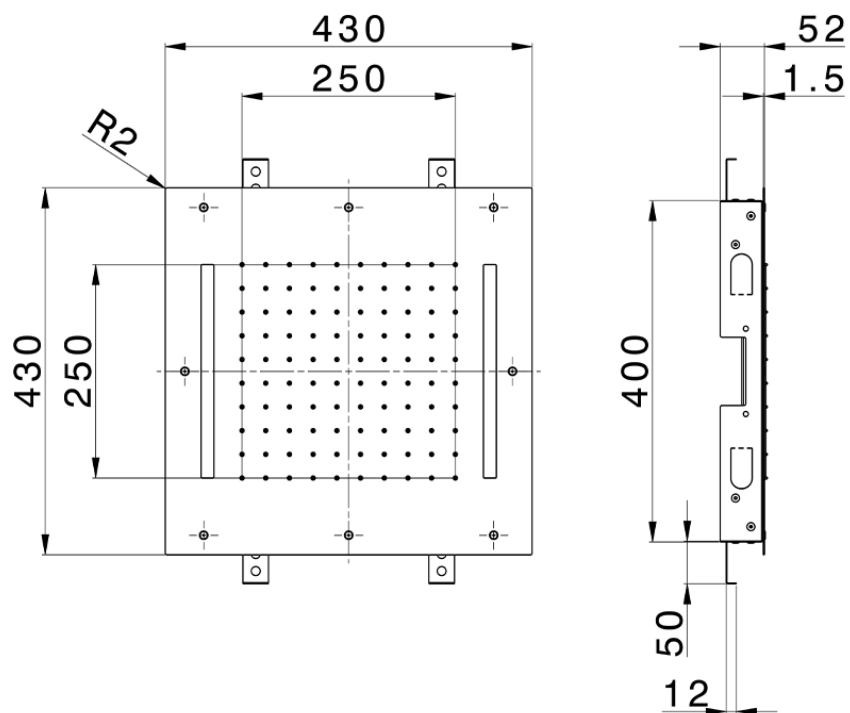

430x430 mm Chromotherapy Ceiling showerhead ZEN SHOWER_ZS0C0050

ZS0C0050

<https://en.cisal.it/430x430-mm-chromotherapy-ceiling-showerhead-zen-shower-zs0c0050>

2026-06-29