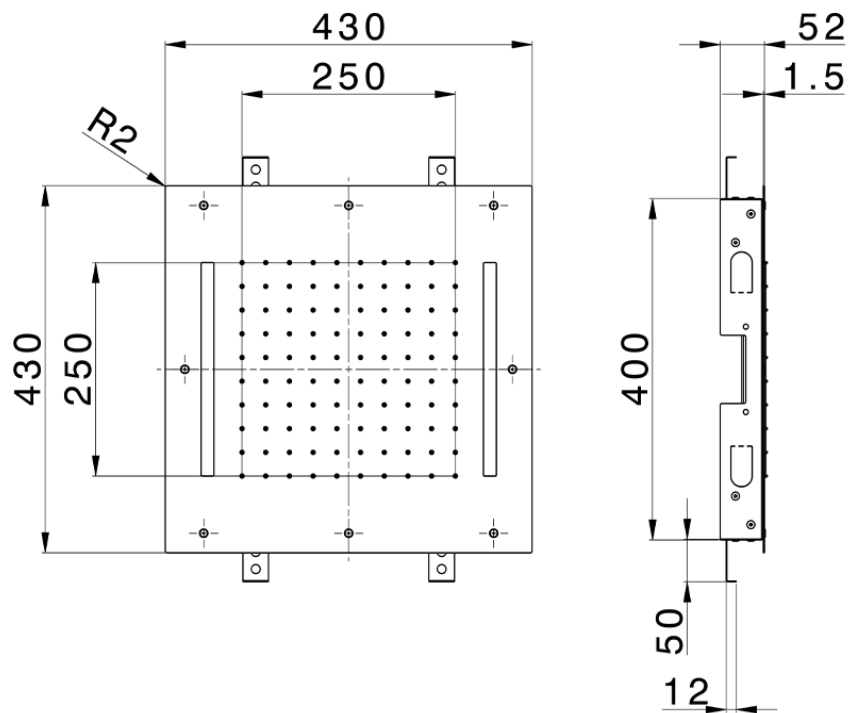

## 430x430 mm Chromotherapy Ceiling showerhead ZEN SHOWER\_ZS0C0050

ZS0C0050

<https://en.cisal.it/430x430-mm-chromotherapy-ceiling-showerhead-zen-shower-zs0c0050>

2026-05-19