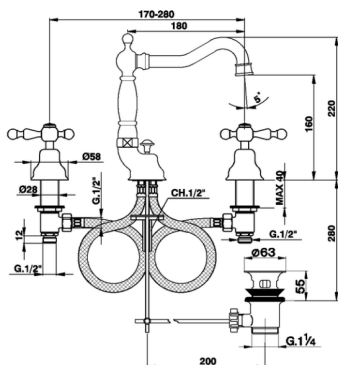

CHARACTERISTICS

2024-12-31