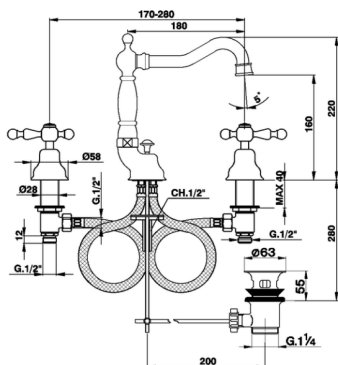

3 hole washbasin mixer ARCANA AMERICA_AA001080

MODEL **AA001080**

3 hole washbasin mixer, with automatic 1"1/4 automatic pop-up waste

AVAILABLE FINISHINGS

-  **21** 21 Chrome
-  **24** 24 Gold
-  **26** 26 Old Copper
-  **27** 27 Old Bronze
-  **2A** 2A Satin Brushed Nickel
-  **74** 74 Chrome/Gold