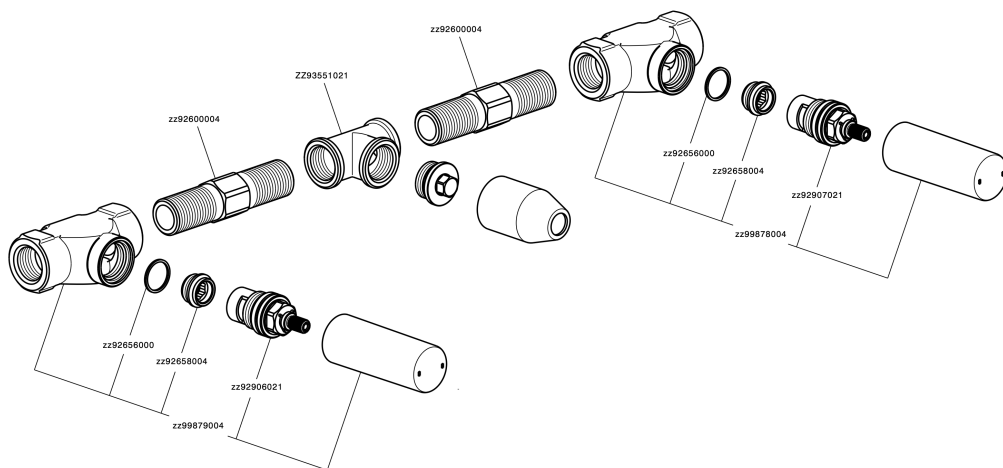

## Exposed part for concealed washbasin mixer GRACE\_GS013512

GS013512

<https://en.cisal.it/exposed-part-for-concealed-washbasin-mixer-grace-gs013512>

## Concealed washbasin mixer CONCEALED\_ZA033511

ZA033511

<https://en.cisal.it/concealed-washbasin-mixer-concealed-za033511>

2026-03-05