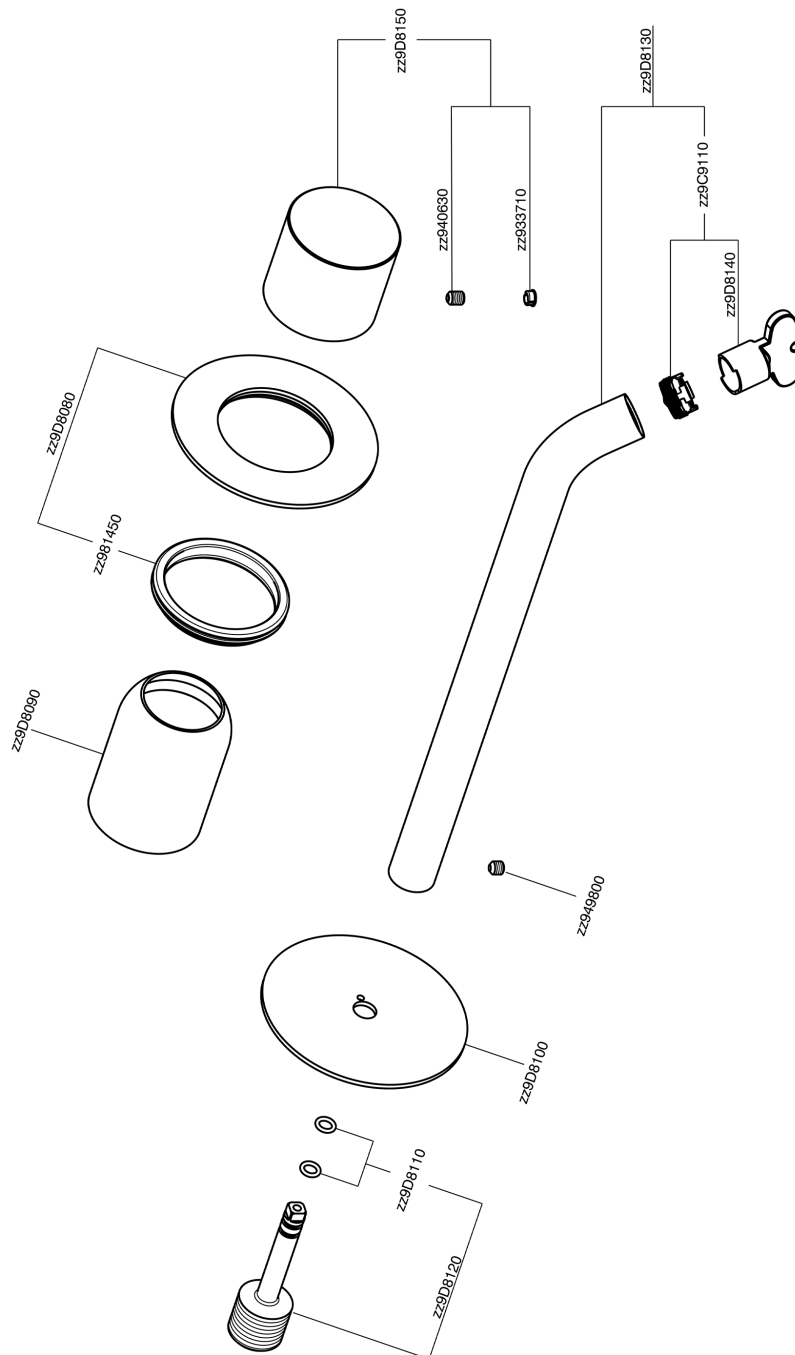

## Exposed part for single lever washbasin valve SMOOTH X32\_X3005511

MODEL **X3005511**

Exposed part for single lever washbasin valve, without concealed part, spout L.250 mm, for item Easy-Box ZA002450-ZA025510, with smooth handle - Inox AISI 316L

### AVAILABLE FINISHINGS

-  **5H** 5H Dark Brass Brushed
-  **5L** 5L Brushed Black Titanium
-  **5N** 5N Brushed Rose Gold
-  **D1** D1 Brushed Inox

### CHARACTERISTICS

Installation **Concealed**  
 Required concealed parts **ZA002450**

## Exposed part for single lever washbasin valve SMOOTH X32\_X3005511

X3005511

<https://en.cisal.it/exposed-part-for-single-lever-washbasin-valve-smooth-x32-x3005511>

2025-12-15