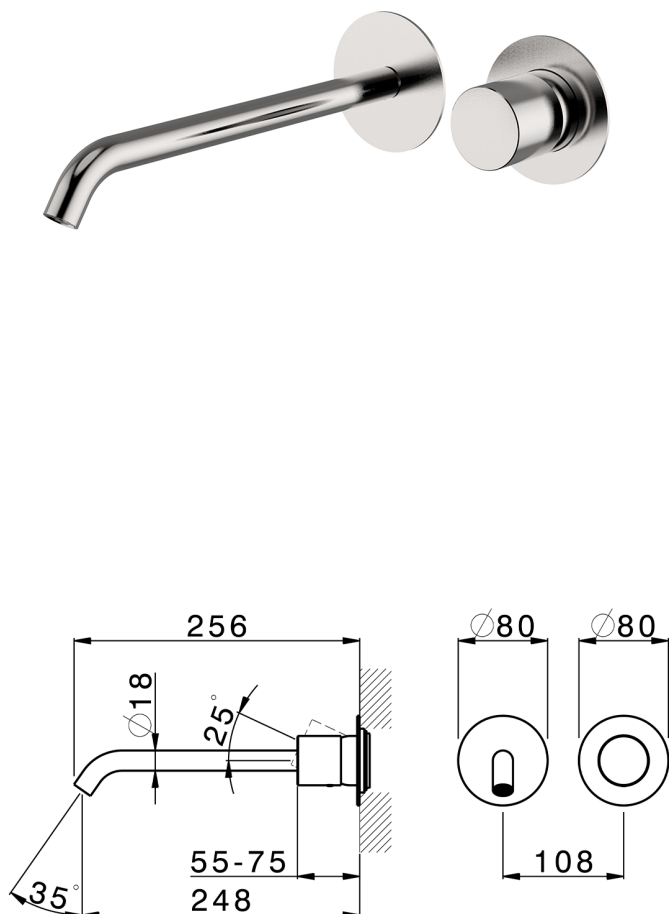

## Exposed part for single lever washbasin valve SMOOTH X32\_X3005511

MODEL **X3005511**

Exposed part for single lever washbasin valve, without concealed part, spout L.250 mm, for item Easy-Box ZA002450-ZA025510, with smooth handle - Inox AISI 316L

## Exposed part for single lever washbasin valve SMOOTH X32\_X3005511

X3005511

<https://en.cisal.it/exposed-part-for-single-lever-washbasin-valve-smooth-x32-x3005511>

2025-12-15