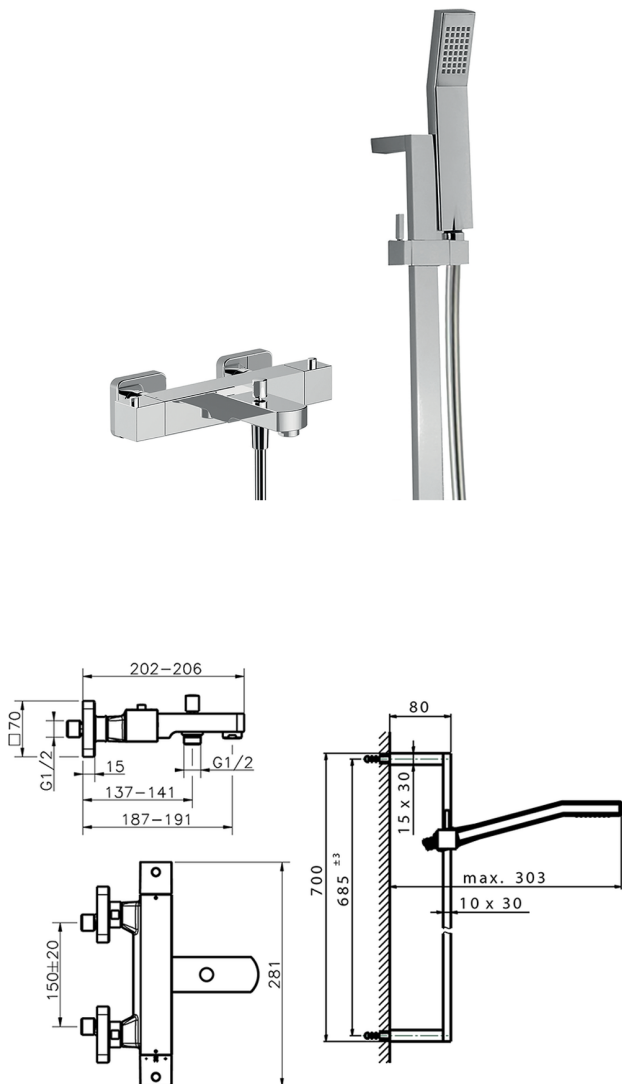

Thermostatic bath-shower mixer with sliding bar ROADSTER ACCENT_RAS27010

MODEL **RAS27010**

Thermostatic bath-shower mixer with sliding bar, 70 cm sliding rail bar with sliding bracket, 42x18 mm ABS Quad one spray handshower, 150 cm smooth SILVERFLEX Flexible Hose

AVAILABLE FINISHINGS

-  **21** 21 Chrome
-  **2B** 2B Polished Nickel
-  **2F** 2F Brushed Nickel
-  **2Q** 2Q Black Titanium
-  **40** 40 Matt Black
-  **4Q** 4Q Matt White

CHARACTERISTICS

Cartridge Spare Parts **22.04A.AR - ZZ97279004**

Argo 2 (long filter) Thermostatic Valve

Thermostatic

The Cisal thermostatic is your personal water manager, helping you to handle, control and save water and energy.

2024-12-31