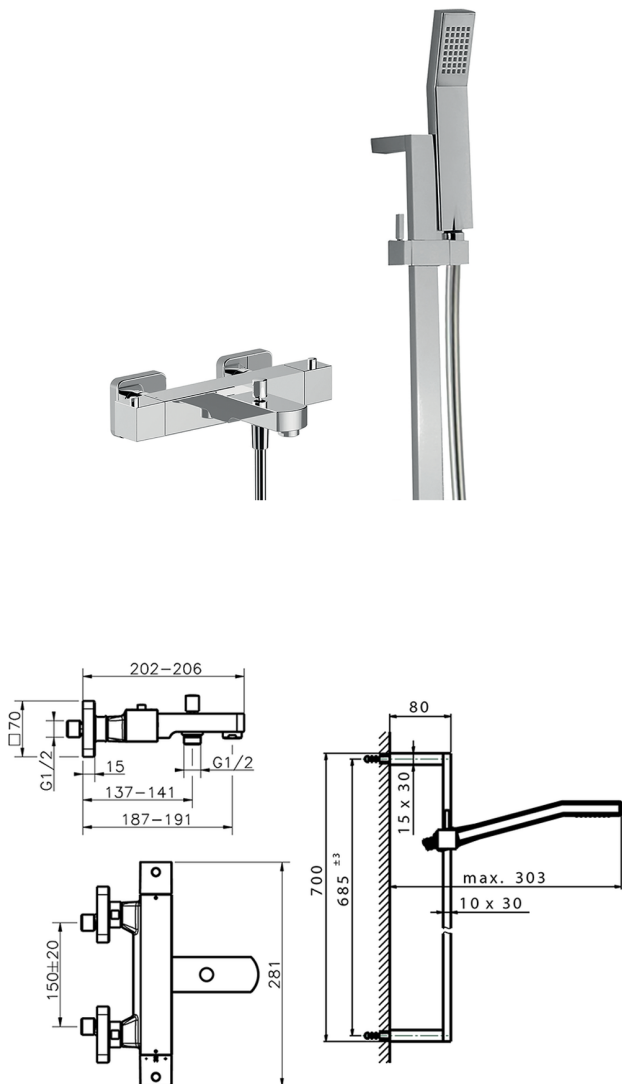

Thermostatic bath-shower mixer with sliding bar ROADSTER ACCENT_RAS27010

MODEL **RAS27010**

Thermostatic bath-shower mixer with sliding bar, 70 cm sliding rail bar with sliding bracket, 42x18 mm ABS Quad one spray handshower, 150 cm smooth SILVERFLEX Flexible Hose

AVAILABLE FINISHINGS

-  **21** 21 Chrome
-  **2B** 2B Polished Nickel
-  **2F** 2F Brushed Nickel
-  **2Q** 2Q Black Titanium
-  **40** 40 Matt Black
-  **4Q** 4Q Matt White

CHARACTERISTICS

Cartridge Spare Parts **22.04A.AR - ZZ97279004**

Argo 2 (long filter) Thermostatic Valve

Thermostatic

The Cisal thermostatic is your personal water manager, helping you to handle, control and save water and energy.

2024-12-22