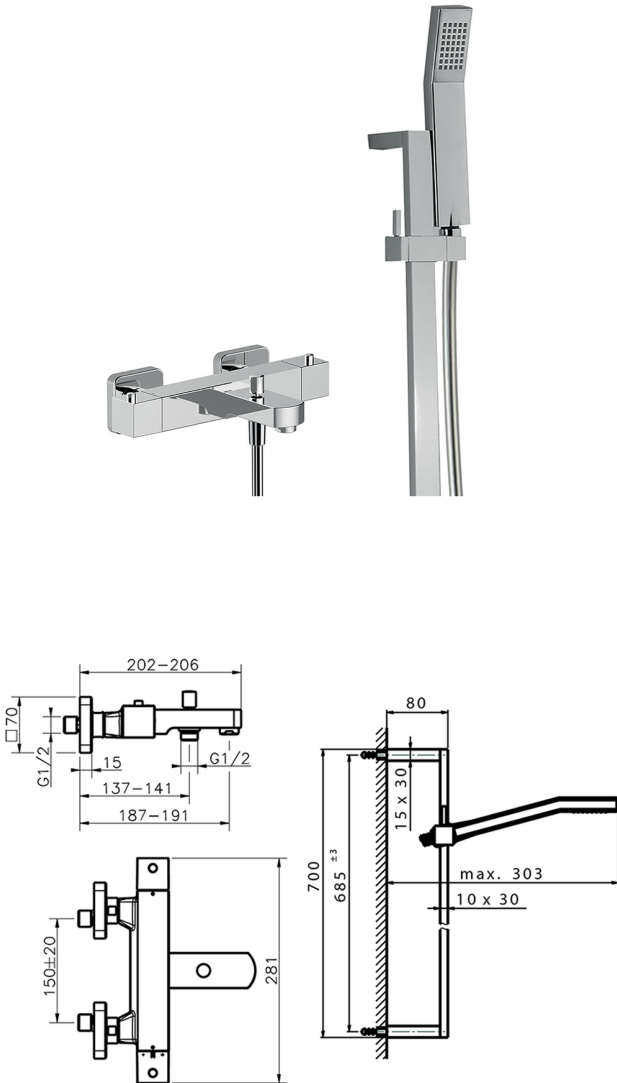

Thermostatic bath-shower mixer with sliding bar ROADSTER ACCENT_RAS27010

MODEL **RAS27010**

Thermostatic bath-shower mixer with sliding bar, 70 cm sliding rail bar with sliding bracket, 42x18 mm ABS Quad one spray handshower, 150 cm smooth SILVERFLEX Flexible Hose

AVAILABLE FINISHINGS

-  **21** 21 Chrome
-  **2B** 2B Polished Nickel
-  **2F** 2F Brushed Nickel
-  **2Q** 2Q Black Titanium
-  **40** 40 Matt Black
-  **4Q** 4Q Matt White

CHARACTERISTICS

Cartridge Spare Parts **22.04A.AR - ZZ97279004**

Argo 2 (long filter) Thermostatic Valve

Thermostatic

The Cisal thermostatic is your personal water manager, helping you to handle, control and save water and energy.

2024-12-22