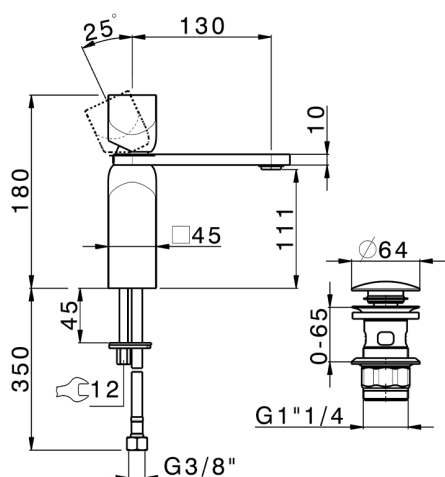

Single lever 'large' washbasin mixer HI-RISE_RI000494

MODEL **RI000494**

Single lever 'large' washbasin mixer, with 1"1/4 automatic pop up waste, G.3/8" stainless steel flexible hoses

AVAILABLE FINISHINGS

-  **21** 21 Chrome
-  **6X** 6X Matt White/Brushed Gold
-  **6V** 6V Matt White/Brushed Nickel
-  **5G** 5G Rose Gold
-  **4Q** 4Q Matt White
-  **40** 40 Matt Black
-  **2W** 2W Brushed Gold
-  **2F** 2F Brushed Nickel
-  **24** 24 Gold
-  **7W** 7W Matt Black/Brushed Gold

CHARACTERISTICS

Cartridge Spare Parts

ZZ96550000

25 mm Cartridge

2024-09-16