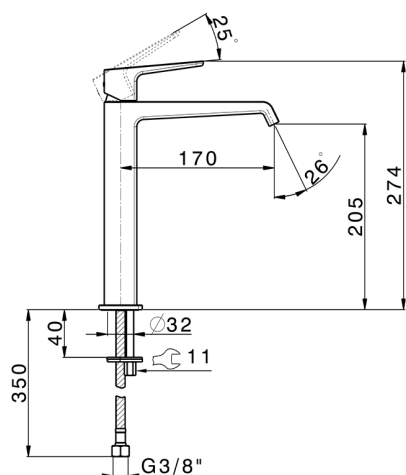

## Single lever tall washbasin mixer ROCK&ROLL\_RL003544

MODEL **RL003544**

Single lever tall washbasin mixer, without automatic pop up waste, G.3/8" Stainless Steel Flexible

### CHARACTERISTICS

Cartridge Spare Parts **ZZ96550000**

**25 mm Cartridge**

## Single lever tall washbasin mixer ROCK&ROLL\_RL003544

RL003544

<https://en.cisal.it/single-lever-tall-washbasin-mixer-rockroll-rl003544>

2024-12-22