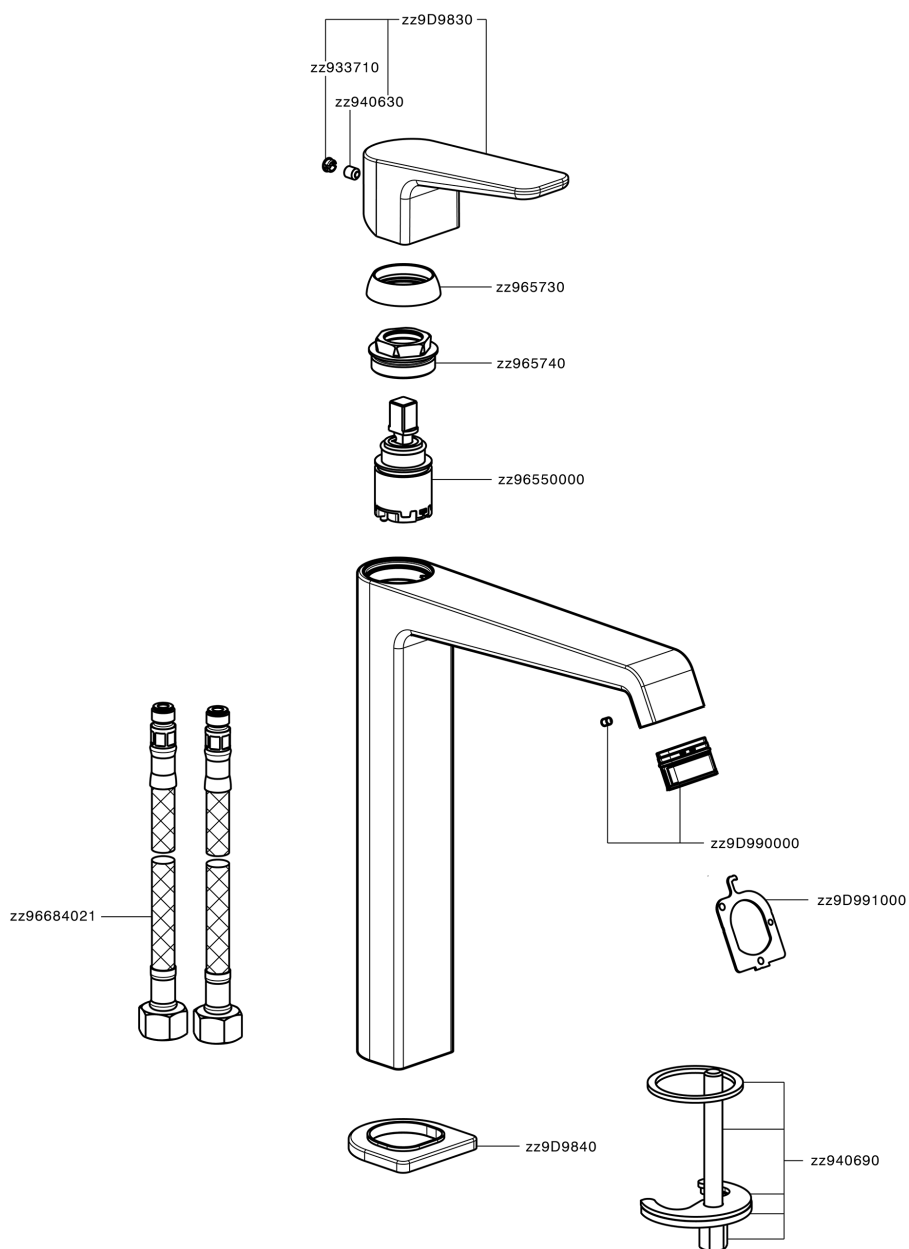

Single lever tall washbasin mixer ROCK&ROLL_RL003544

RL003544

<https://en.cisal.it/single-lever-tall-washbasin-mixer-rockroll-rl003544>

2024-12-22