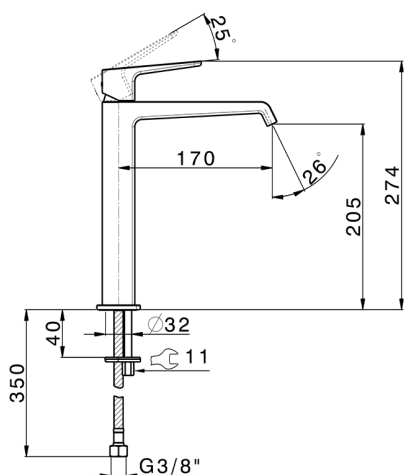

Single lever tall washbasin mixer ROCK&ROLL_RL003544

MODEL **RL003544**

Single lever tall washbasin mixer, without automatic pop up waste, G.3/8" Stainless Steel Flexible

AVAILABLE FINISHINGS

-  **21** 21 Chrome
-  **2F** 2F Brushed Nickel
-  **40** 40 Matt Black

CHARACTERISTICS

Cartridge Spare Parts **ZZ96550000**

25 mm Cartridge

Single lever tall washbasin mixer ROCK&ROLL_RL003544

RL003544

<https://en.cisal.it/single-lever-tall-washbasin-mixer-rockroll-rl003544>

2024-12-22