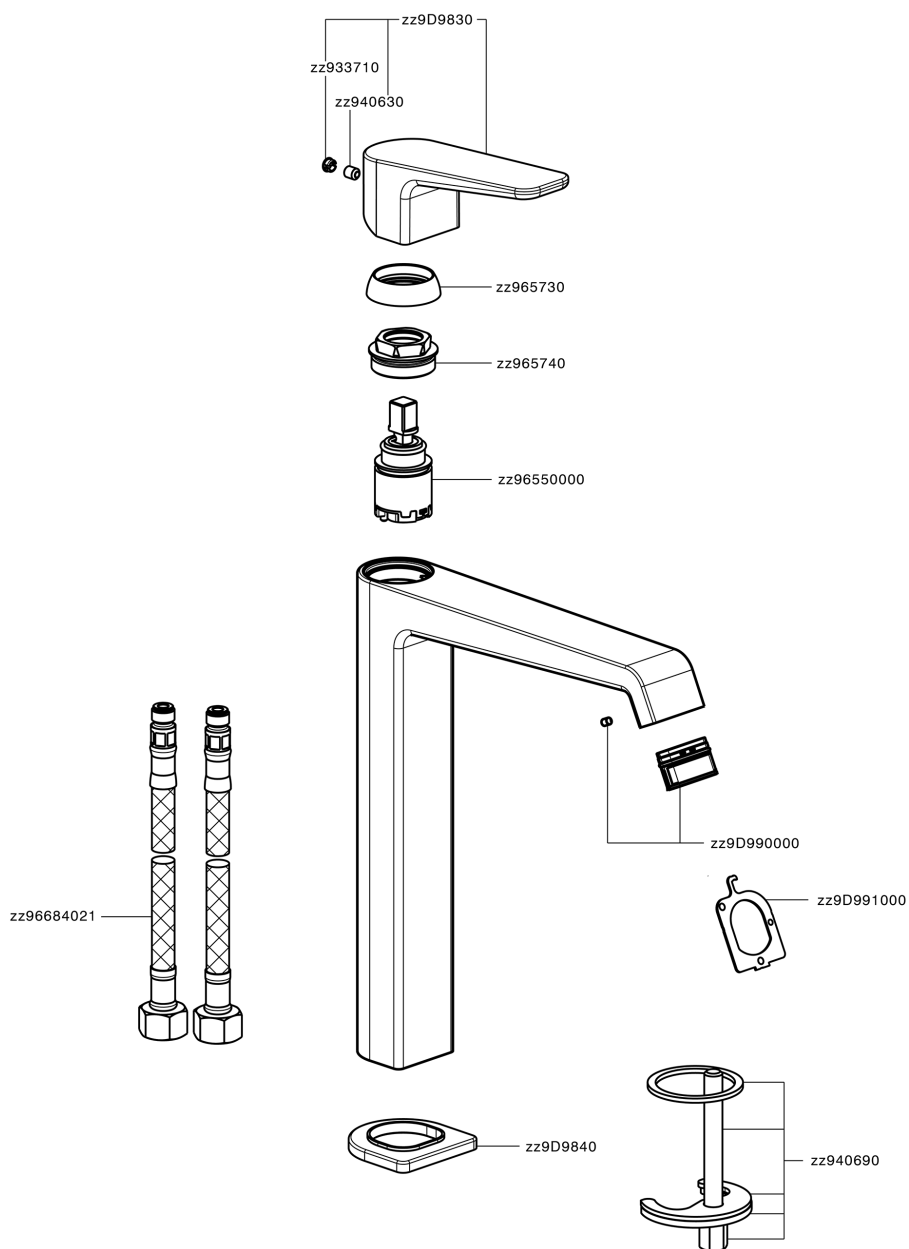

Single lever tall washbasin mixer ROCK&ROLL_RL003544

MODEL **RL003544**

Single lever tall washbasin mixer, without automatic pop up waste, G.3/8" Stainless Steel Flexible

AVAILABLE FINISHINGS

-  **21** 21 Chrome
-  **2F** 2F Brushed Nickel
-  **40** 40 Matt Black

CHARACTERISTICS

Cartridge Spare Parts **ZZ96550000**

25 mm Cartridge

Single lever tall washbasin mixer ROCK&ROLL_RL003544

RL003544

<https://en.cisal.it/single-lever-tall-washbasin-mixer-rockroll-rl003544>

2024-12-22