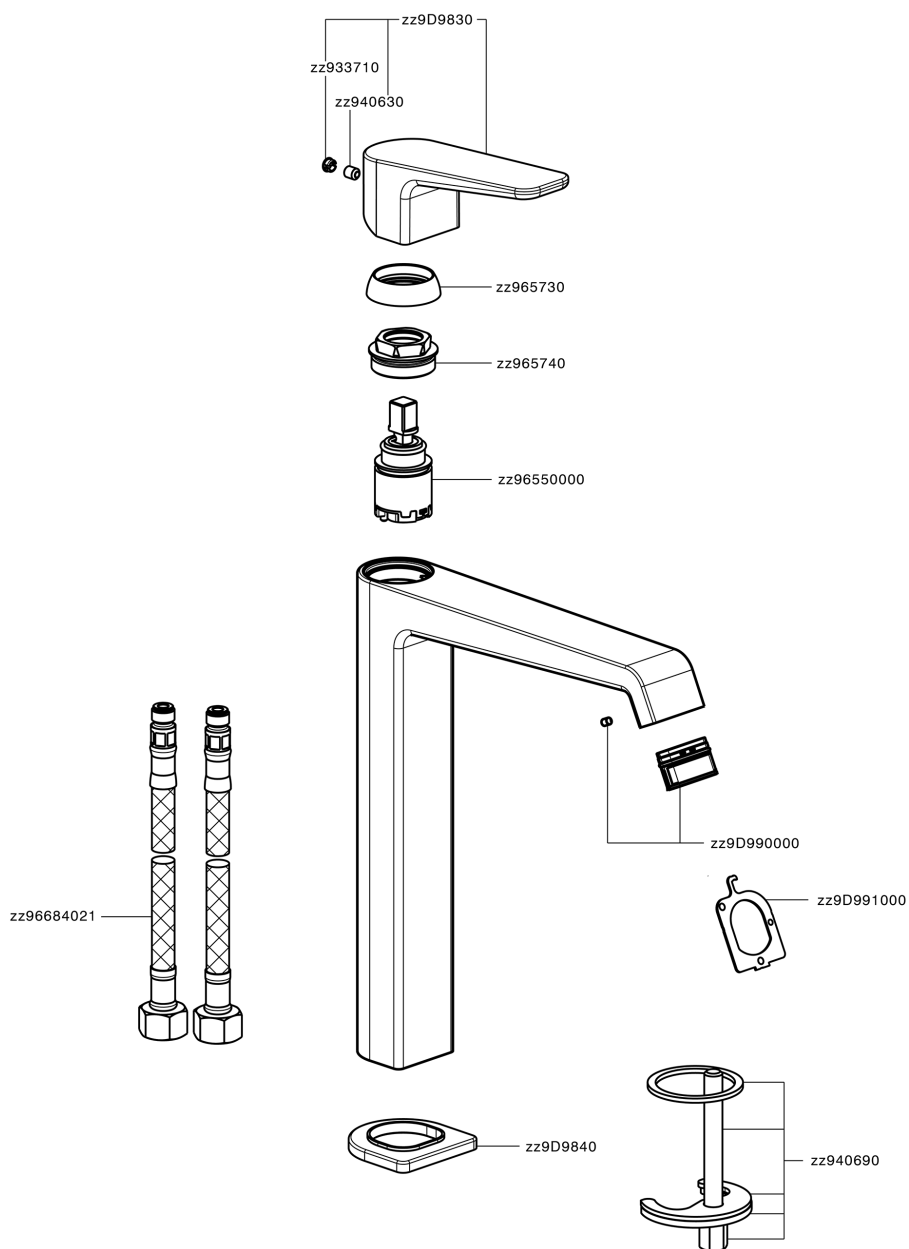

## Single lever tall washbasin mixer ROCK&ROLL\_RL003544

MODEL **RL003544**

Single lever tall washbasin mixer, without automatic pop up waste, G.3/8" Stainless Steel Flexible

### CHARACTERISTICS

Cartridge Spare Parts **ZZ96550000**

**25 mm Cartridge**

## Single lever tall washbasin mixer ROCK&ROLL\_RL003544

RL003544

<https://en.cisal.it/single-lever-tall-washbasin-mixer-rockroll-rl003544>

2024-12-22