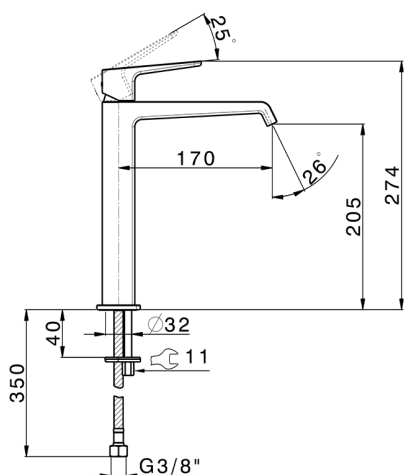

## Single lever tall washbasin mixer ROCK&ROLL\_RL003544

MODEL **RL003544**

Single lever tall washbasin mixer, without automatic pop up waste, G.3/8" Stainless Steel Flexible

### CHARACTERISTICS

Cartridge Spare Parts **ZZ96550000**

**25 mm Cartridge**

## Single lever tall washbasin mixer ROCK&ROLL\_RL003544

RL003544

<https://en.cisal.it/single-lever-tall-washbasin-mixer-rockroll-rl003544>

2024-12-22