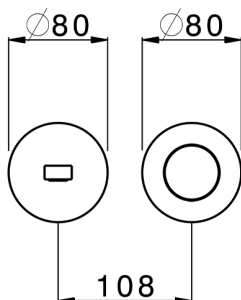

Exposed part for single lever washbasin valve SMOOTH X32_X4005511

MODEL **X4005511**

Exposed part for single lever washbasin valve, without concealed part, spout L.250 mm, for item Easy-Box ZA002450-ZA025510, with smooth handle - Inox AISI 316L

AVAILABLE FINISHINGS

-  **5H** 5H Dark Brass Brushed
-  **5L** 5L Brushed Black Titanium
-  **5N** 5N Brushed Rose Gold
-  **D1** D1 Brushed Inox

CHARACTERISTICS

Installation **Concealed**
 Required concealed parts **ZA002450**

Exposed part for single lever washbasin valve SMOOTH X32_X4005511

X4005511

<https://en.cisal.it/exposed-part-for-single-lever-washbasin-valve-smooth-x32-x4005511>

2024-12-22