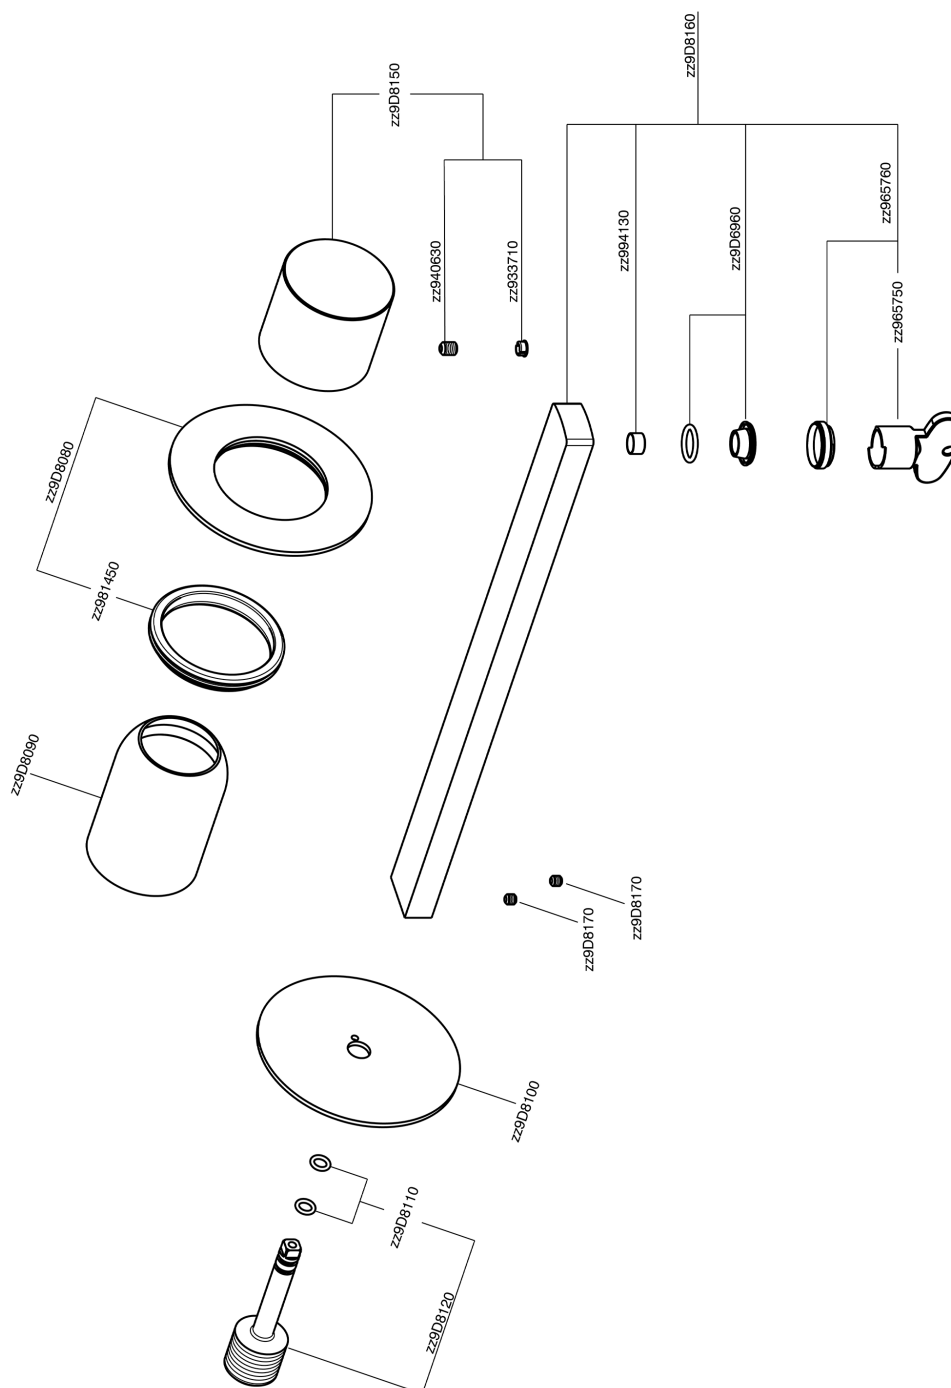

Exposed part for single lever washbasin valve SMOOTH X32_X4005511

MODEL **X4005511**

Exposed part for single lever washbasin valve, without concealed part, spout L.250 mm, for item Easy-Box ZA002450-ZA025510, with smooth handle - Inox AISI 316L

AVAILABLE FINISHINGS

-  **5H** 5H Dark Brass Brushed
-  **5L** 5L Brushed Black Titanium
-  **5N** 5N Brushed Rose Gold
-  **D1** D1 Brushed Inox

CHARACTERISTICS

Installation **Concealed**
 Required concealed parts **ZA002450**

Exposed part for single lever washbasin valve SMOOTH X32_X4005511

X4005511

<https://en.cisal.it/exposed-part-for-single-lever-washbasin-valve-smooth-x32-x4005511>

2024-12-22