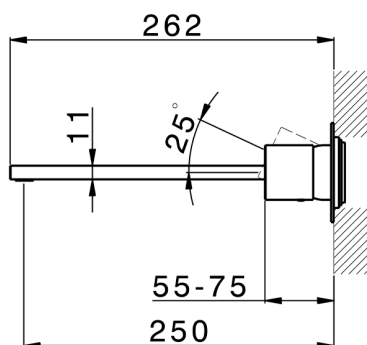

Exposed part for single lever washbasin valve SMOOTH X32_X4005511

MODEL **X4005511**

Exposed part for single lever washbasin valve, without concealed part, spout L.250 mm, for item Easy-Box ZA002450-ZA025510, with smooth handle - Inox AISI 316L

AVAILABLE FINISHINGS

-  **5H** 5H Dark Brass Brushed
-  **5L** 5L Brushed Black Titanium
-  **5N** 5N Brushed Rose Gold
-  **D1** D1 Brushed Inox

CHARACTERISTICS

Installation **Concealed**
 Required concealed parts **ZA002450**

Exposed part for single lever washbasin valve SMOOTH X32_X4005511

X4005511

<https://en.cisal.it/exposed-part-for-single-lever-washbasin-valve-smooth-x32-x4005511>

2024-12-22