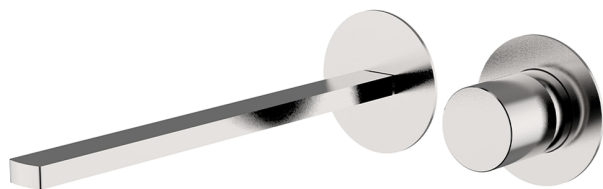

Exposed part for single lever washbasin valve SMOOTH X32_X4005511

MODEL **X4005511**

Exposed part for single lever washbasin valve, without concealed part, spout L.250 mm, for item Easy-Box ZA002450-ZA025510, with smooth handle - Inox AISI 316L

AVAILABLE FINISHINGS

-  **5H** 5H Dark Brass Brushed
-  **5L** 5L Brushed Black Titanium
-  **5N** 5N Brushed Rose Gold
-  **D1** D1 Brushed Inox

CHARACTERISTICS

Installation **Concealed**
 Required concealed parts **ZA002450**

Exposed part for single lever washbasin valve SMOOTH X32_X4005511

X4005511

<https://en.cisal.it/exposed-part-for-single-lever-washbasin-valve-smooth-x32-x4005511>

2024-12-22