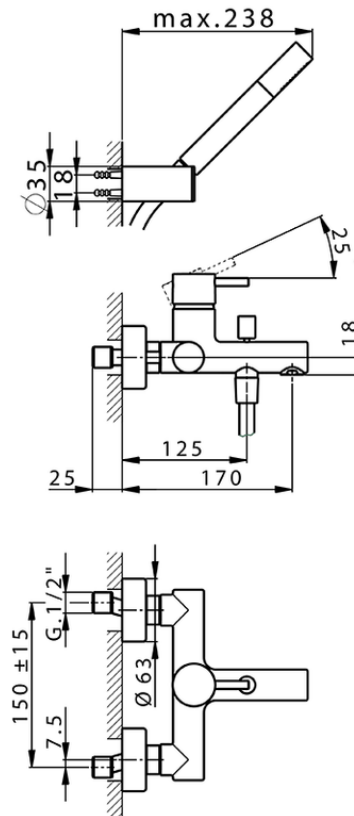

Single lever bath mixer, with shower set SLIM_SM000120

SM000120

<https://en.cisal.it/single-lever-bath-mixer-with-shower-set-slim-sm000120>

2026-06-14