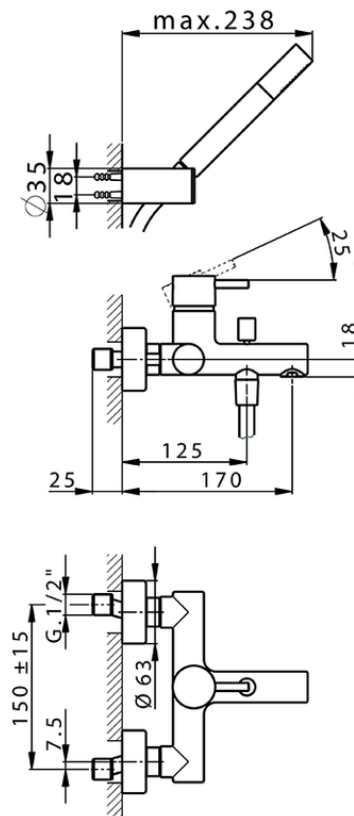

Single lever bath mixer, with shower set SLIM_SM000120

SM000120

<https://en.cisal.it/single-lever-bath-mixer-with-shower-set-slim-sm000120>

2026-04-28