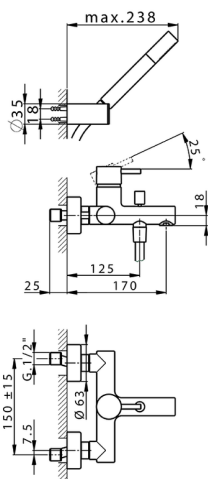

CHARACTERISTICS

Cartridge Spare Parts **ZZ95435000**

35 mm Cartridge

EcoStop

EcoStop feature limits water flow to approximately 50% of maximum output with one point of resistance on setting. Push slightly past the middle stop only when full water output is required. This will save water up to 50%.

2026-04-27