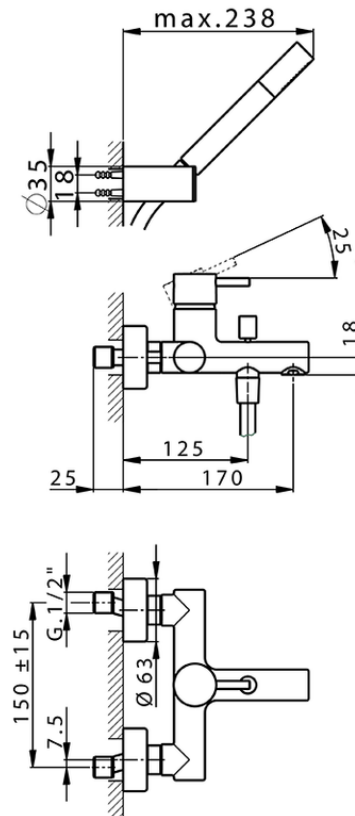

Single lever bath mixer, with shower set SLIM_SM000120

SM000120

<https://en.cisal.it/single-lever-bath-mixer-with-shower-set-slim-sm000120>

2026-05-17