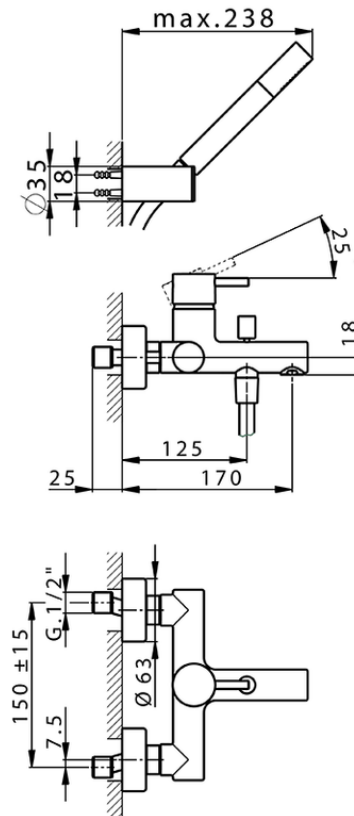

## Single lever bath mixer, with shower set SLIM\_SM000120

SM000120

<https://en.cisal.it/single-lever-bath-mixer-with-shower-set-slim-sm000120>

2026-06-14