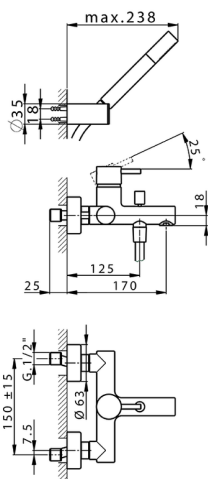

Single lever bath mixer, with shower set SLIM_SM000120

MODEL **SM000120**

Single lever bath mixer, with shower set, wall mounted adjustable handshower bracket, Brass minimalistic one spray handshower, 150 cm SUPREME smooth flexible hose

AVAILABLE FINISHINGS

-  **21** 21 Chrome
-  **2B** 2B Polished Nickel
-  **40** 40 Matt Black
-  **4Q** 4Q Matt White

CHARACTERISTICS

Cartridge Spare Parts **ZZ95435000**
35 mm Cartridge

EcoStop

EcoStop feature limits water flow to approximately 50% of maximum output with one point of resistance on setting. Push slightly past the middle stop only when full water output is required. This will save water up to 50%.