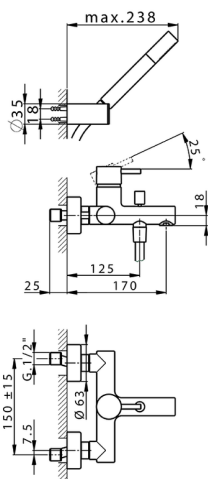

Single lever bath mixer, with shower set SLIM_SM000120

MODEL **SM000120**

Single lever bath mixer, with shower set, wall mounted adjustable handshower bracket, Brass minimalistic one spray handshower, 150 cm SUPREME smooth flexible hose

AVAILABLE FINISHINGS

-  **21** 21 Chrome
-  **2B** 2B Polished Nickel
-  **40** 40 Matt Black
-  **4Q** 4Q Matt White

CHARACTERISTICS

Cartridge Spare Parts **ZZ95435000**

35 mm Cartridge

EcoStop

EcoStop feature limits water flow to approximately 50% of maximum output with one point of resistance on setting. Push slightly past the middle stop only when full water output is required. This will save water up to 50%.