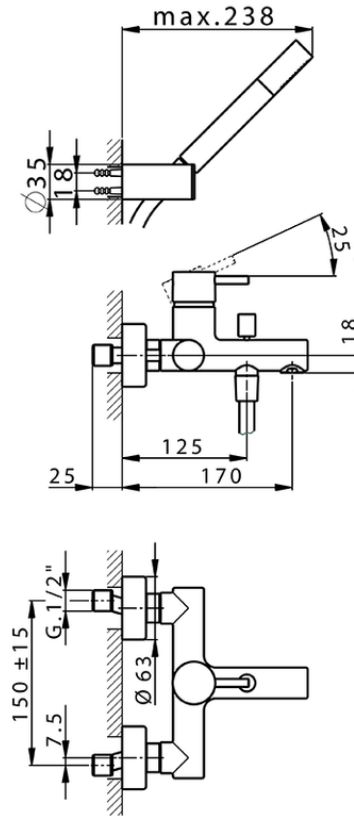

## Single lever bath mixer, with shower set SLIM\_SM000120

SM000120

<https://en.cisal.it/single-lever-bath-mixer-with-shower-set-slim-sm000120>

2026-04-26