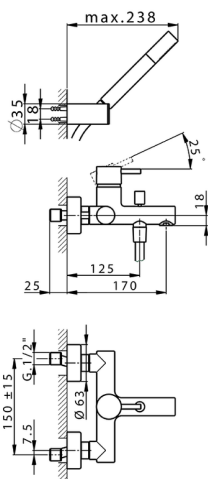

CHARACTERISTICS

Cartridge Spare Parts **ZZ95435000**

35 mm Cartridge

EcoStop

EcoStop feature limits water flow to approximately 50% of maximum output with one point of resistance on setting. Push slightly past the middle stop only when full water output is required. This will save water up to 50%.

2026-04-26