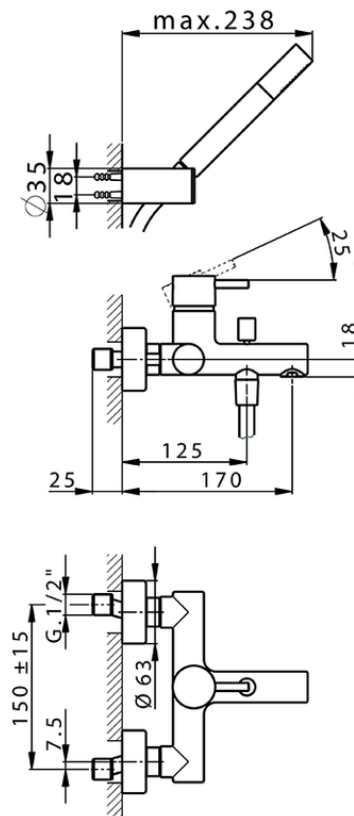

Single lever bath mixer, with shower set SLIM_SM000120

SM000120

<https://en.cisal.it/single-lever-bath-mixer-with-shower-set-slim-sm000120>

2026-04-26