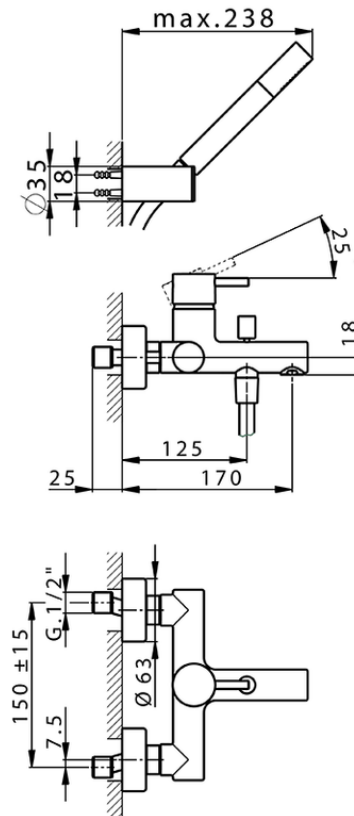

## Single lever bath mixer, with shower set SLIM\_SM000120

SM000120

<https://en.cisal.it/single-lever-bath-mixer-with-shower-set-slim-sm000120>

2026-05-17