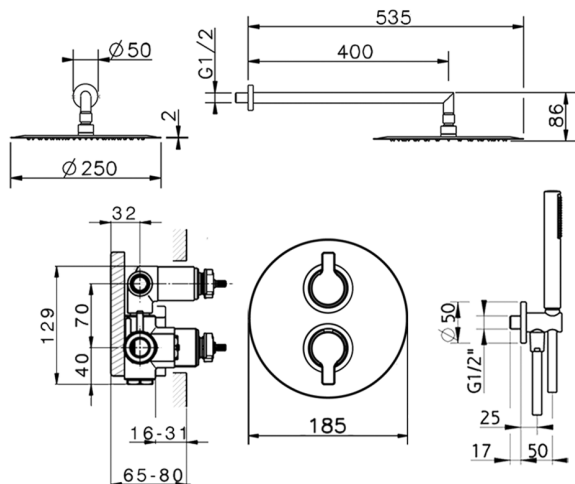

Concealed thermostatic shower mixer TENDER_C20KT010

MODEL **C20KT010**

Concealed thermostatic shower mixer, 1/2" Concealed Thermostatic Mixer, 2 outlet deviatop cartridge, wall mounted adjustable handshower bracket, 400 mm shower arm, 250 mm round showerhead 2 mm thick INOX, ABS D.26 mm minimalistic one spray handshower, 1/2" wall elbow, 150 cm smooth SILVERFLEX Flexible Hose

AVAILABLE FINISHINGS

CHARACTERISTICS

Cartridge Spare Parts **24.04A.PP**

8x20 Plus P Thermostatic Valve

Thermostatic

The Cisal thermostatic is your personal water manager, helping you to handle, control and save water and energy.