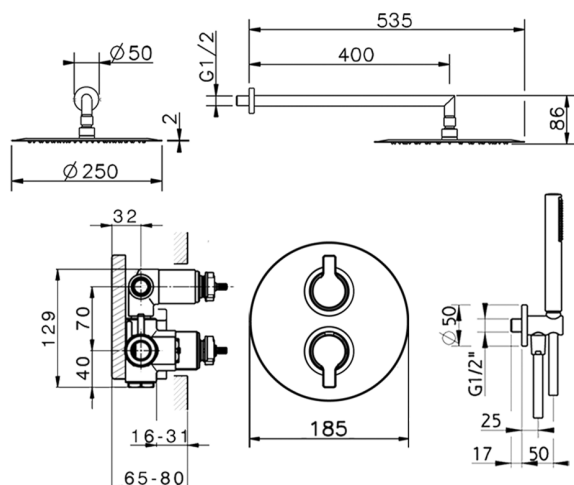

Concealed thermostatic shower mixer TENDER_C20KT010

MODEL **C20KT010**

Concealed thermostatic shower mixer, 1/2" Concealed Thermostatic Mixer, 2 outlet deviatop cartridge, wall mounted adjustable handshower bracket, 400 mm shower arm, 250 mm round showerhead 2 mm thick INOX, ABS D.26 mm minimalistic one spray handshower, 1/2" wall elbow, 150 cm smooth SILVERFLEX Flexible Hose

AVAILABLE FINISHINGS

CHARACTERISTICS

Cartridge Spare Parts **24.04A.PP**

8x20 Plus P Thermostatic Valve

Thermostatic

The Cisal thermostatic is your personal water manager, helping you to handle, control and save water and energy.