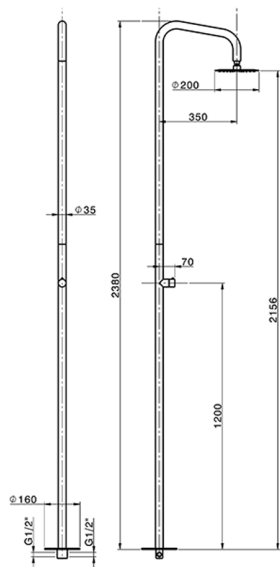

Free Standing Progressive Shower Column XION_XI005130

MODEL **XI005130**

Free Standing Progressive Shower Column, for Indoor/Outdoor use, D.200 mm INOX round showerhead, INOX AISI 316L

AVAILABLE FINISHINGS

D1 D1 Brushed Inox

CHARACTERISTICS

Cartridge Spare Parts **ZZ9E521000**

25 mm Progressive single-lever cartridge

2026-04-30