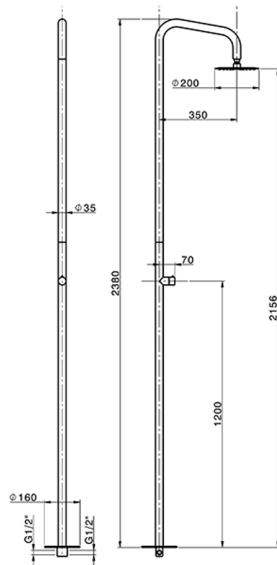

Free Standing Progressive Shower Column XION_XI005130

MODEL **XI005130**

Free Standing Progressive Shower Column, for Indoor/Outdoor use, D.200 mm INOX round showerhead, INOX AISI 316L

AVAILABLE FINISHINGS

D1 D1 Brushed Inox

CHARACTERISTICS

Cartridge Spare Parts **ZZ9E521000**

25 mm Progressive single-lever cartridge

2026-06-25