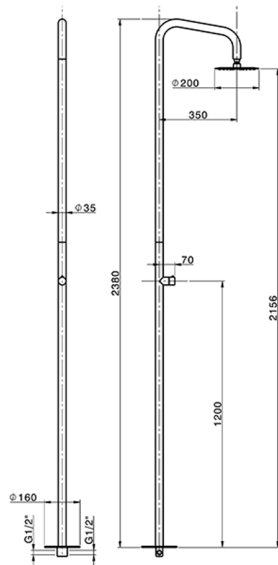

Free Standing Progressive Shower Column XION_XI005130

MODEL **XI005130**

Free Standing Progressive Shower Column, for Indoor/Outdoor use, D.200 mm INOX round showerhead, INOX AISI 316L

AVAILABLE FINISHINGS

D1 D1 Brushed Inox

CHARACTERISTICS

Cartridge Spare Parts **ZZ9E521000**

25 mm Progressive single-lever cartridge

2026-06-04