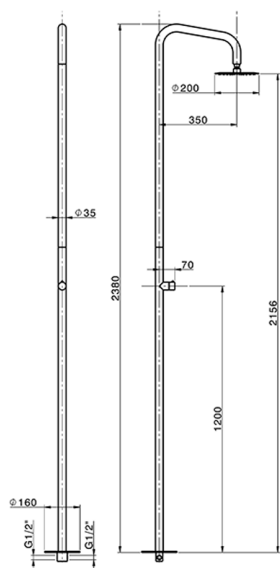

## Free Standing Progressive Shower Column XION\_XI005130

MODEL **XI005130**

Free Standing Progressive Shower Column, for Indoor/Outdoor use, D.200 mm INOX round showerhead, INOX AISI 316L

AVAILABLE FINISHINGS

**D1** D1 Brushed Inox

CHARACTERISTICS

Cartridge Spare Parts **ZZ9E521000**

**25 mm Progressive single-lever cartridge**

2026-04-06