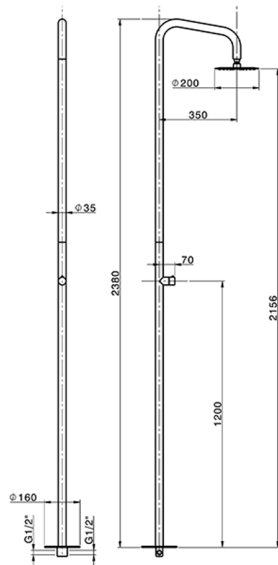

Free Standing Progressive Shower Column XION_XI005130

MODEL **XI005130**

Free Standing Progressive Shower Column, for Indoor/Outdoor use, D.200 mm INOX round showerhead, INOX AISI 316L

AVAILABLE FINISHINGS

D1 D1 Brushed Inox

CHARACTERISTICS

Cartridge Spare Parts **ZZ9E521000**

25 mm Progressive single-lever cartridge

2026-06-05