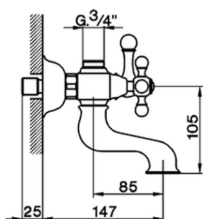

AVAILABLE FINISHINGS

- **21** 21 Chrome
- **24** 24 Gold
- **26** 26 Old Copper
- **27** 27 Old Bronze
- **2A** 2A Satin Brushed Nickel
- **74** 74 Chrome/Gold

CHARACTERISTICS