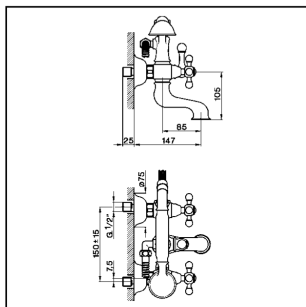

Bath mixer ARCANA CERAMIC_AC000130

cisal

AC 00010 (AC 00007 - AC 00012 - AC 00013)

- Gruppo vasca
- Bath mixer
- Badebatterie
- Mélangeur bain/douche