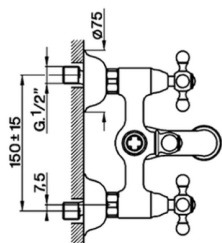

AVAILABLE FINISHINGS

- **21** 21 Chrome
- **24** 24 Gold
- **26** 26 Old Copper
- **27** 27 Old Bronze
- **2A** 2A Satin Brushed Nickel
- **74** 74 Chrome/Gold

CHARACTERISTICS