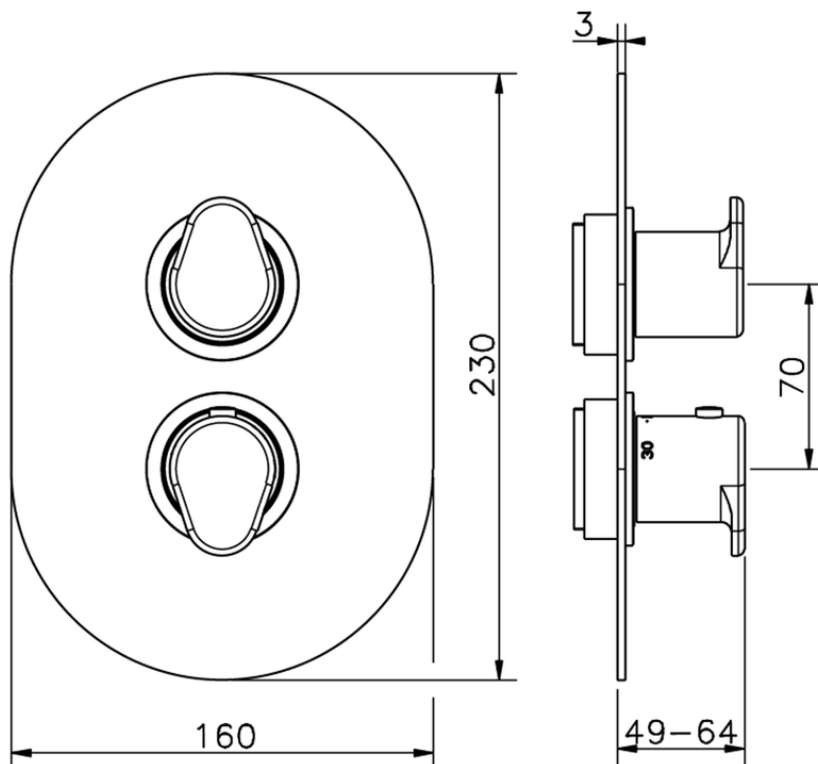

Exposed part for con.thermo.shower valve, 2-outlet LINEAVIVA_LV018100

LV018100

<https://en.cisal.it/exposed-part-for-con-thermo-shower-valve-2-outlet-lineaviva-lv018100>

Piastra/Plate/Plaque/Platte/Placa

2-3mm: XX 25-40 YY 76-91

10 mm: XX 16-31 YY 65-80

ZA018101

<https://en.cisal.it/concealed-thermostatic-shower-valve-2-outlets-concealed-za018101>

2026-04-24