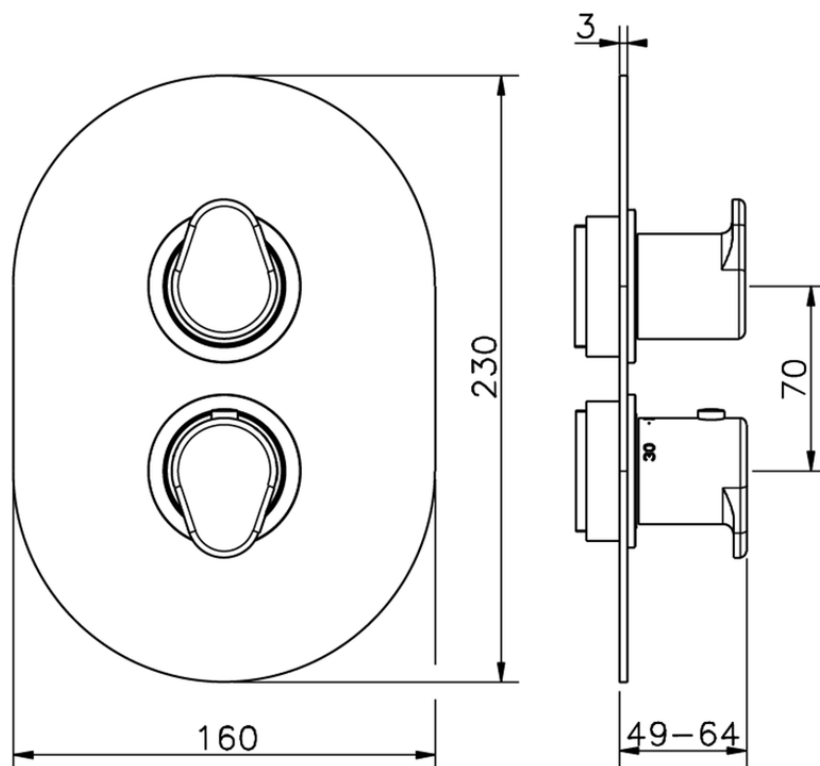

Exposed part for con.thermo.shower valve, 2-outlet LINEAVIVA_LV018100

LV018100

<https://en.cisal.it/exposed-part-for-con-thermo-shower-valve-2-outlet-lineaviva-lv018100>

Piastra/Plate/Plaque/Platte/Placa

2-3mm: XX 25-40 YY 76-91

10 mm: XX 16-31 YY 65-80

ZA018101

<https://en.cisal.it/concealed-thermostatic-shower-valve-2-outlets-concealed-za018101>

2026-05-16