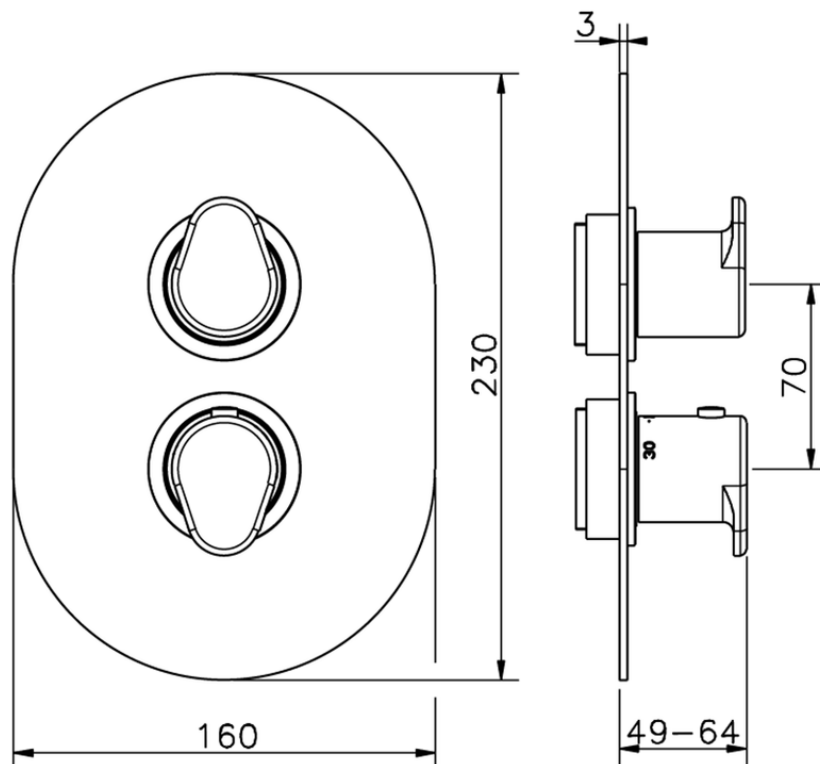

## Exposed part for con.thermo.shower valve, 2-outlet LINEAVIVA\_LV018100

LV018100

<https://en.cisal.it/exposed-part-for-con-thermo-shower-valve-2-outlet-lineaviva-lv018100>

## Piastra/Plate/Plaque/Platte/Placa

2-3mm: XX 25-40 YY 76-91

10 mm: XX 16-31 YY 65-80

ZA018101

<https://en.cisal.it/concealed-thermostatic-shower-valve-2-outlets-concealed-za018101>

2026-06-25