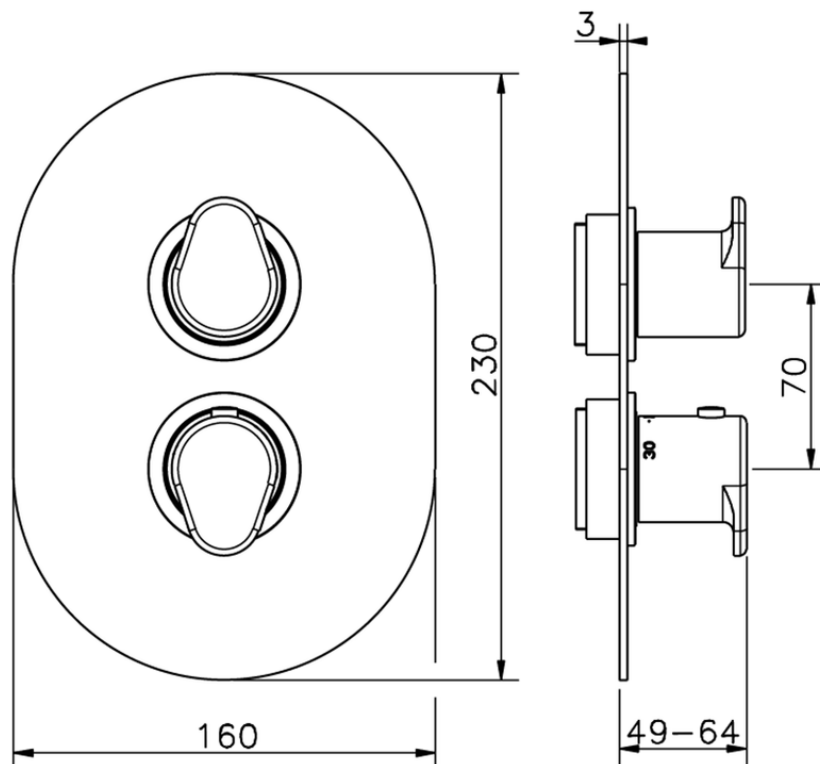

Exposed part for con.thermo.shower valve, 2-outlet LINEAVIVA_LV018100

LV018100

<https://en.cisal.it/exposed-part-for-con-thermo-shower-valve-2-outlet-lineaviva-lv018100>

Piastra/Plate/Plaque/Platte/Placa

2-3mm: XX 25-40 YY 76-91

10 mm: XX 16-31 YY 65-80

ZA018101

<https://en.cisal.it/concealed-thermostatic-shower-valve-2-outlets-concealed-za018101>

2026-06-05