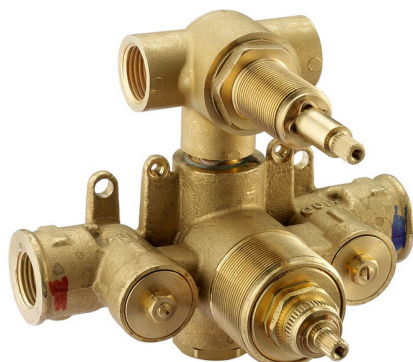

## Exposed part for con.thermo.shower valve, 2-outlet LINEAVIVA\_LV018100

MODEL **LV018100**

Exposed part for con.thermo.shower valve,  
2-outlet,with 2 outlet deviastop,without concealed  
part,for item ZA018101

### Thermostatic

The Cisal thermostatic is your personal water manager, helping you to handle, control and save water and energy.

## Concealed thermostatic shower valve, 2-outlets CONCEALED\_ZA018101

MODEL **ZA018101**

Concealed thermostatic shower valve, 2-outlets, with 1/2" 2 outlet devia-stop cartridge, without trim kit

AVAILABLE FINISHINGS

### DeviaStop

The Cisal Devia Stop technology allows to adjust the water flow and to direct it to the selected output point (overhead soaker, hand shower, etc).