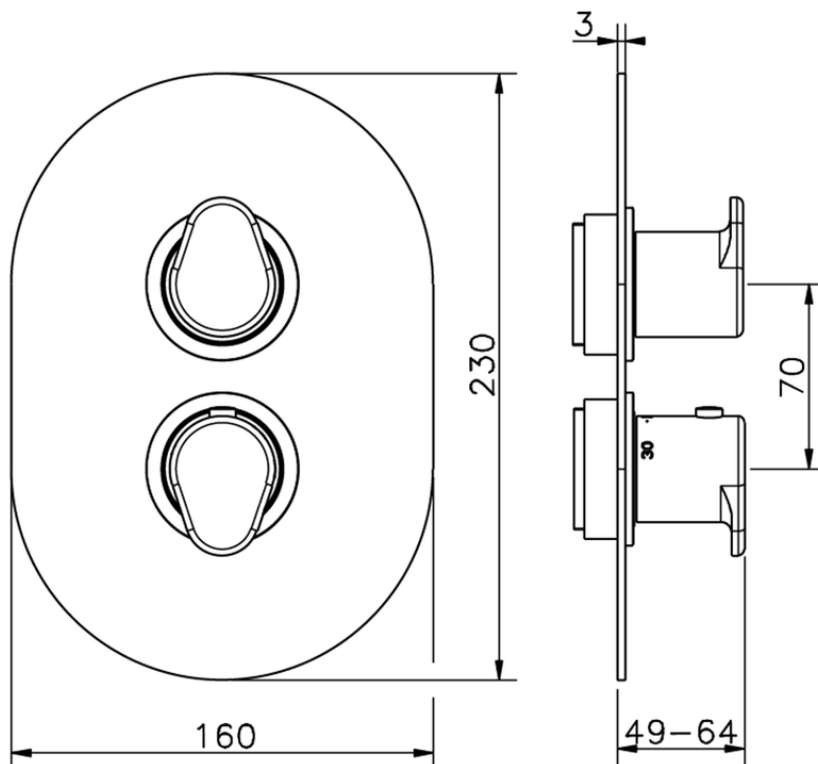

## Exposed part for con.thermo.shower valve, 2-outlet LINEAVIVA\_LV018100

LV018100

<https://en.cisal.it/exposed-part-for-con-thermo-shower-valve-2-outlet-lineaviva-lv018100>

Piastra/Plate/Plaque/Platte/Placa

2-3mm: XX 25-40 YY 76-91

10 mm: XX 16-31 YY 65-80

ZA018101

<https://en.cisal.it/concealed-thermostatic-shower-valve-2-outlets-concealed-za018101>

2026-05-16