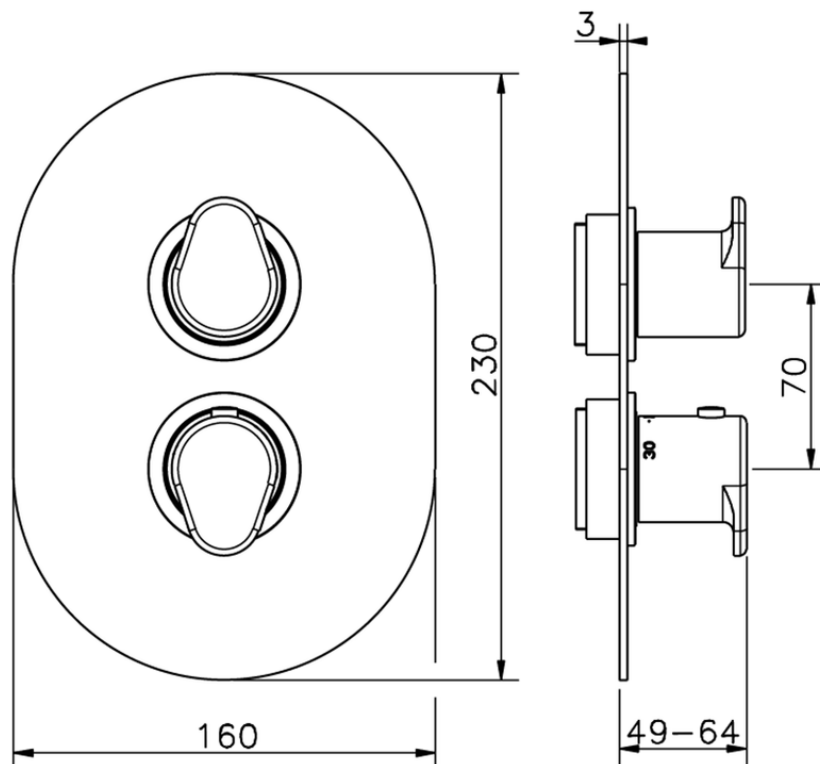

Exposed part for con.thermo.shower valve, 2-outlet LINEAVIVA_LV018100

LV018100

<https://en.cisal.it/exposed-part-for-con-thermo-shower-valve-2-outlet-lineaviva-lv018100>

Piastra/Plate/Plaque/Platte/Placa

2-3mm: XX 25-40 YY 76-91

10 mm: XX 16-31 YY 65-80

ZA018101

<https://en.cisal.it/concealed-thermostatic-shower-valve-2-outlets-concealed-za018101>

2026-06-25