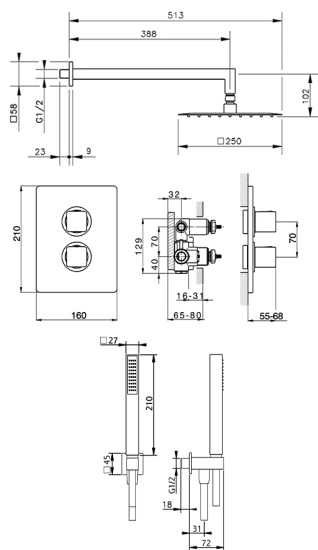

Concealed thermostatic shower mixer CUBIC_CU0KT020

MODEL **CU0KT020**

Concealed thermostatic shower mixer, 1/2" Concealed Thermostatic Mixer, 2 outlet deviatop cartridge, wall mounted handshower bracket with wall elbow, 400 mm shower arm, 250x250 mm INOX square showerhead 2 mm thick, 27x27 mm one spray minimalist square handshower, 1/2" wall elbow, 150 cm smooth SILVERFLEX Flexible Hose

AVAILABLE FINISHINGS

21 21 Chrome

CHARACTERISTICS

Cartridge Spare Parts **24.04A.PP**

8x20 Plus P Thermostatic Valve

Thermostatic

The Cisal thermostatic is your personal water manager, helping you to handle, control and save water and energy.