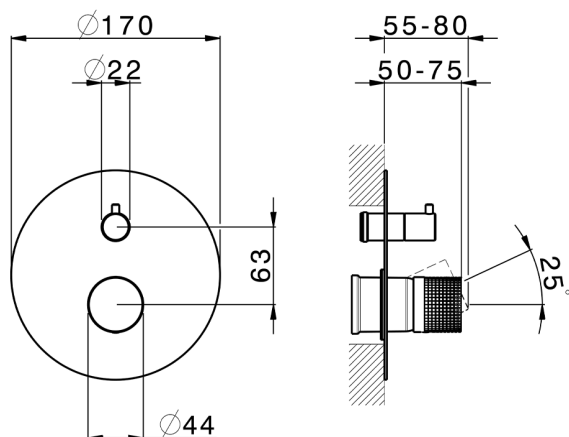

Exposed part for concealed S.L.bath-shower valve NUANCE X32_X1002300

MODEL **X1002300**

Exposed part for concealed S.L.bath-shower valve, 2-Way rotating diverter, without concealed part, for items Easy-Box ZA000230, Inox AISI 316L

AVAILABLE FINISHINGS

-  **D1** D1 Brushed Inox
-  **5H** 5H Dark Brass Brushed
-  **5L** 5L Brushed Black Titanium
-  **5N** 5N Brushed Rose Gold

CHARACTERISTICS

Installation **Concealed**
 Required concealed parts **ZA000230**

Exposed part for concealed S.L.bath-shower valve NUANCE X32_X1002300

X1002300

<https://en.cisal.it/exposed-part-for-concealed-s-l-bath-shower-valve-nuance-x32-x1002300>

2026-04-08