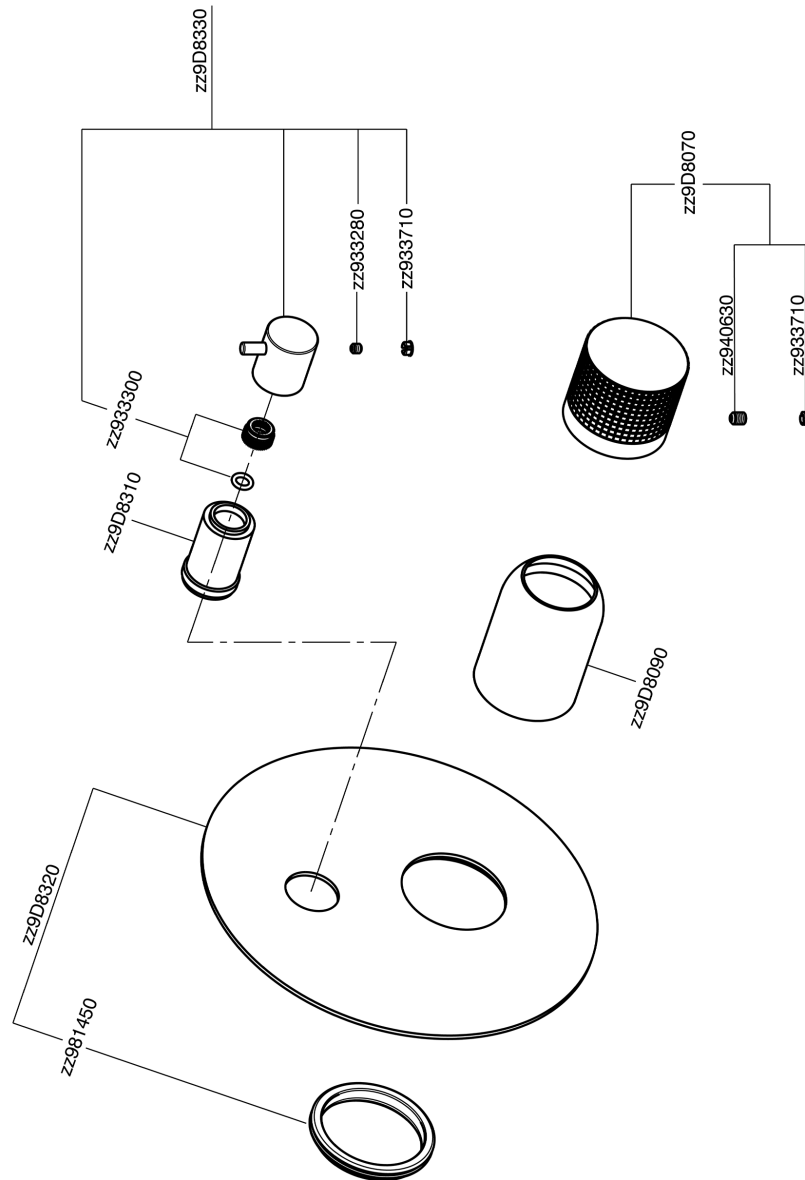

Exposed part for concealed S.L.bath-shower valve NUANCE X32_X1002300

MODEL **X1002300**

Exposed part for concealed S.L.bath-shower valve, 2-Way rotating diverter, without concealed part, for items Easy-Box ZA000230, Inox AISI 316L

AVAILABLE FINISHINGS

-  **D1** D1 Brushed Inox
-  **5H** 5H Dark Brass Brushed
-  **5L** 5L Brushed Black Titanium
-  **5N** 5N Brushed Rose Gold

CHARACTERISTICS

Installation **Concealed**
 Required concealed parts **ZA000230**

Exposed part for concealed S.L.bath-shower valve NUANCE X32_X1002300

X1002300

<https://en.cisal.it/exposed-part-for-concealed-s-l-bath-shower-valve-nuance-x32-x1002300>

2026-04-08