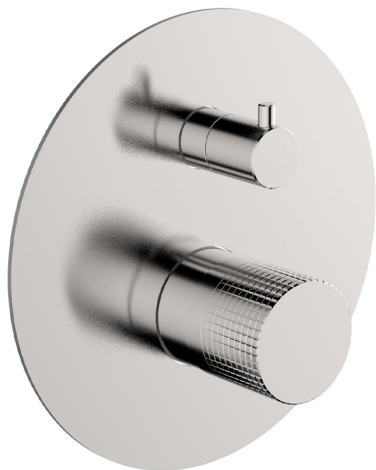

Exposed part for concealed S.L.bath-shower valve NUANCE X32_X1002300

MODEL **X1002300**

Exposed part for concealed S.L.bath-shower valve, 2-Way rotating diverter, without concealed part, for items Easy-Box ZA000230, Inox AISI 316L

AVAILABLE FINISHINGS

-  **D1** D1 Brushed Inox
-  **5H** 5H Dark Brass Brushed
-  **5L** 5L Brushed Black Titanium
-  **5N** 5N Brushed Rose Gold

CHARACTERISTICS

Installation **Concealed**
 Required concealed parts **ZA000230**

Exposed part for concealed S.L.bath-shower valve NUANCE X32_X1002300

X1002300

<https://en.cisal.it/exposed-part-for-concealed-s-l-bath-shower-valve-nuance-x32-x1002300>

2026-04-08