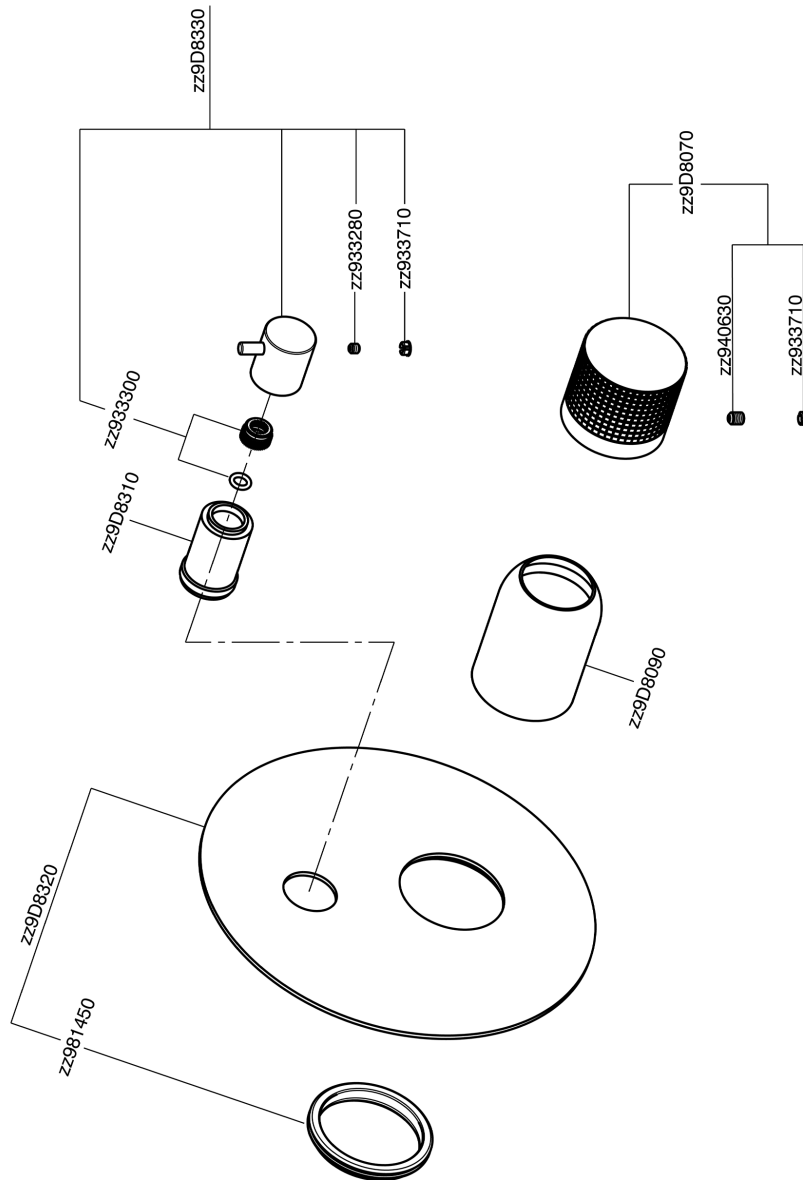

## Exposed part for concealed S.L.bath-shower valve NUANCE X32\_X1002300

X1002300

<https://en.cisal.it/exposed-part-for-concealed-s-l-bath-shower-valve-nuance-x32-x1002300>

2026-06-14