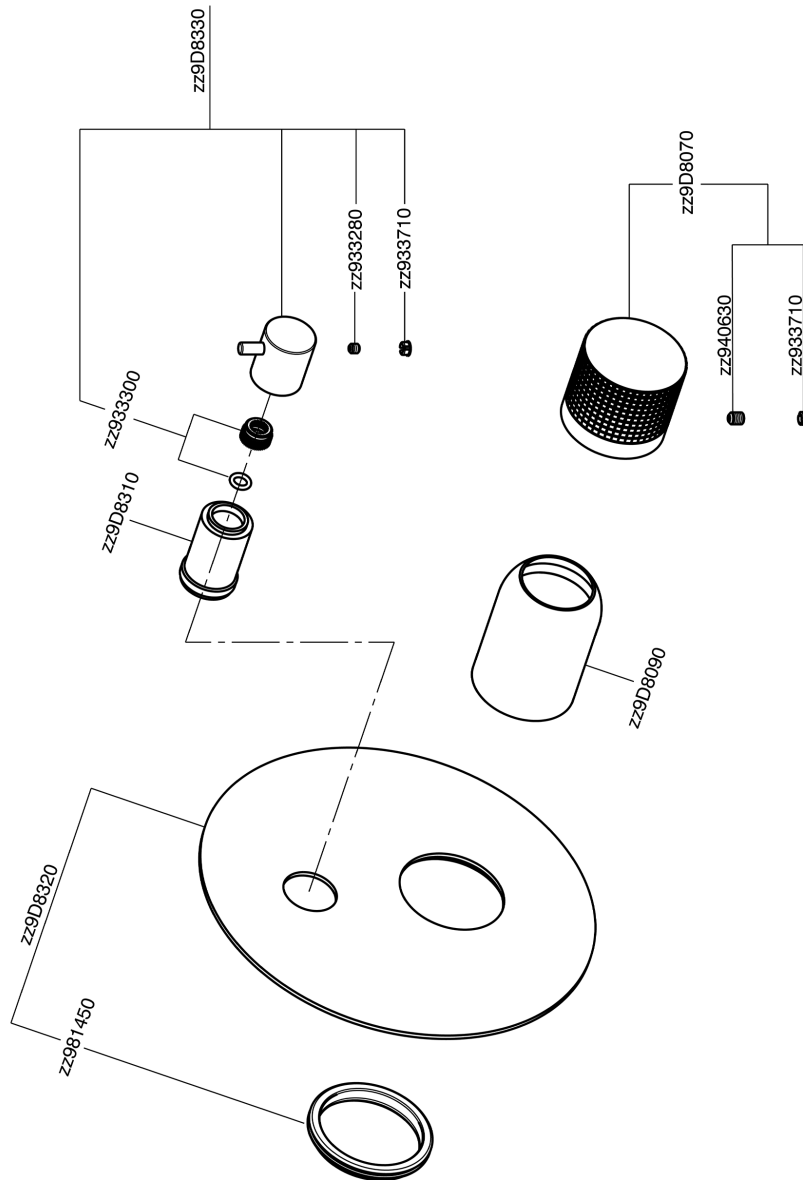

Exposed part for concealed S.L.bath-shower valve NUANCE X32_X1002300

X1002300

<https://en.cisal.it/exposed-part-for-concealed-s-l-bath-shower-valve-nuance-x32-x1002300>

2026-04-08