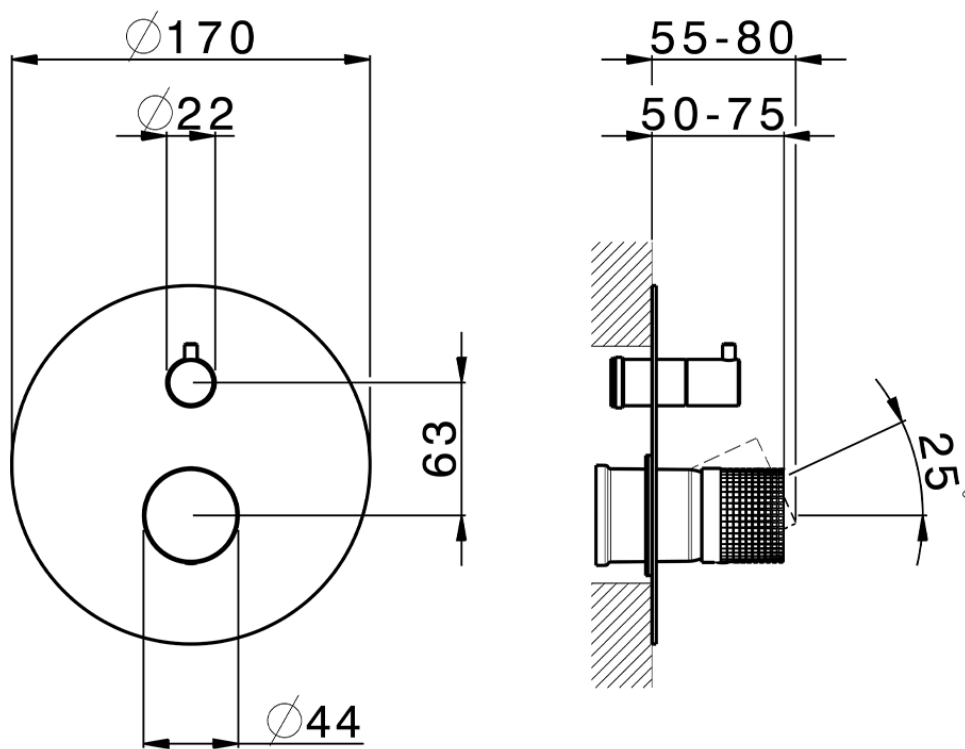

Exposed part for concealed S.L.bath-shower valve NUANCE X32_X1002300

X1002300

<https://en.cisal.it/exposed-part-for-concealed-s-l-bath-shower-valve-nuance-x32-x1002300>

2026-06-14