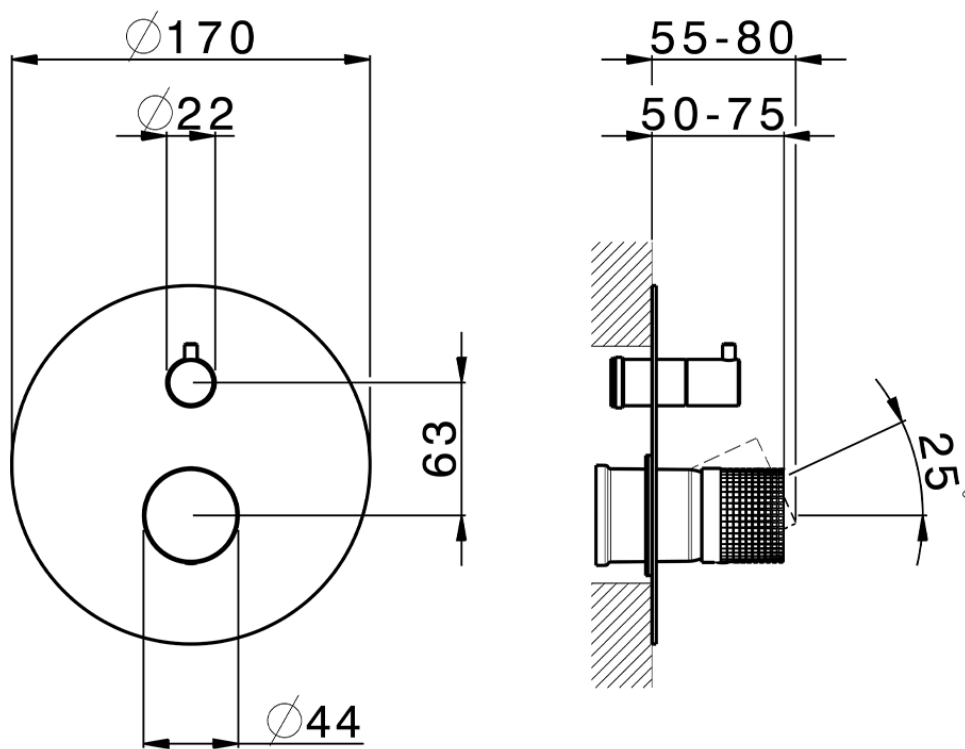

## Exposed part for concealed S.L.bath-shower valve NUANCE X32\_X1002300

X1002300

<https://en.cisal.it/exposed-part-for-concealed-s-l-bath-shower-valve-nuance-x32-x1002300>

2026-04-26