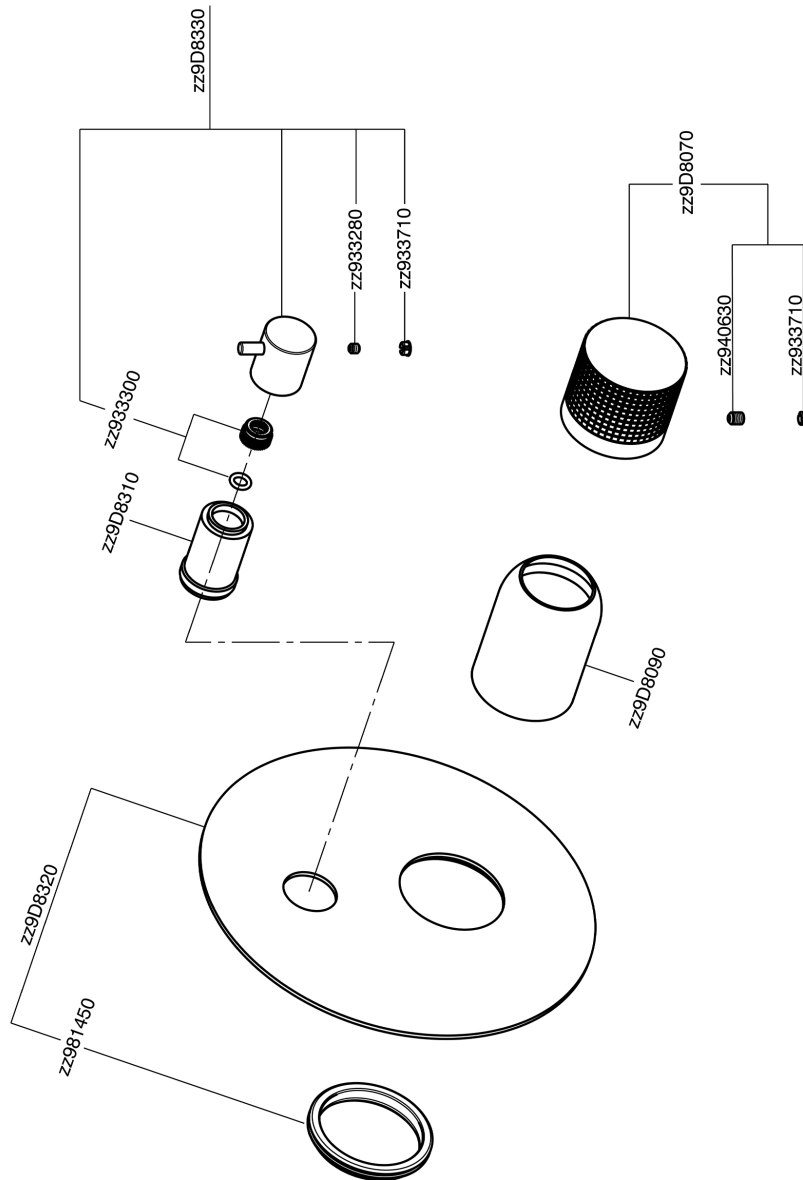

## Exposed part for concealed S.L.bath-shower valve NUANCE X32\_X1002300

MODEL **X1002300**

Exposed part for concealed S.L.bath-shower valve, 2-Way rotating diverter, without concealed part, for items Easy-Box ZA000230, Inox AISI 316L

### CHARACTERISTICS

Installation **Concealed**  
 Required concealed parts **ZA000230**

## Exposed part for concealed S.L.bath-shower valve NUANCE X32\_X1002300

X1002300

<https://en.cisal.it/exposed-part-for-concealed-s-l-bath-shower-valve-nuance-x32-x1002300>

2026-05-17