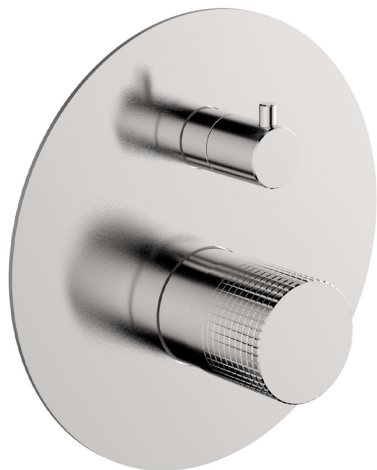

Exposed part for concealed S.L.bath-shower valve NUANCE X32_X1002300

MODEL **X1002300**

Exposed part for concealed S.L.bath-shower valve, 2-Way rotating diverter, without concealed part, for items Easy-Box ZA000230, Inox AISI 316L

AVAILABLE FINISHINGS

-  **D1** D1 Brushed Inox
-  **5H** 5H Dark Brass Brushed
-  **5L** 5L Brushed Black Titanium
-  **5N** 5N Brushed Rose Gold

CHARACTERISTICS

Installation **Concealed**
 Required concealed parts **ZA000230**

Exposed part for concealed S.L.bath-shower valve NUANCE X32_X1002300

X1002300

<https://en.cisal.it/exposed-part-for-concealed-s-l-bath-shower-valve-nuance-x32-x1002300>

2026-04-26