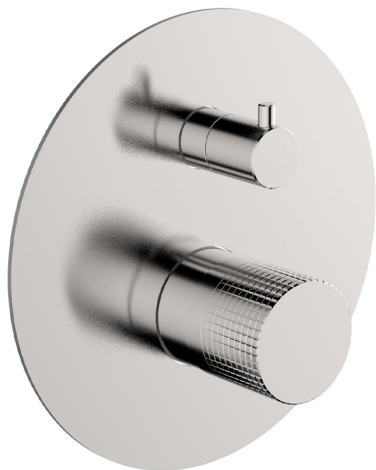

## Exposed part for concealed S.L.bath-shower valve NUANCE X32\_X1002300

MODEL **X1002300**

Exposed part for concealed S.L.bath-shower valve, 2-Way rotating diverter, without concealed part, for items Easy-Box ZA000230, Inox AISI 316L

### AVAILABLE FINISHINGS

-  **D1** D1 Brushed Inox
-  **5H** 5H Dark Brass Brushed
-  **5L** 5L Brushed Black Titanium
-  **5N** 5N Brushed Rose Gold

## Exposed part for concealed S.L.bath-shower valve NUANCE X32\_X1002300

X1002300

<https://en.cisal.it/exposed-part-for-concealed-s-l-bath-shower-valve-nuance-x32-x1002300>

2026-05-17