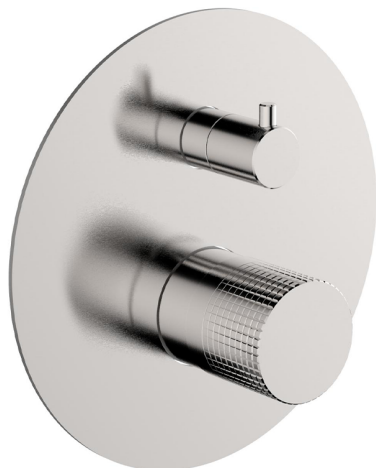

Exposed part for concealed S.L.bath-shower valve NUANCE X32_X1002300

MODEL **X1002300**

Exposed part for concealed S.L.bath-shower valve, 2-Way rotating diverter, without concealed part, for items Easy-Box ZA000230, Inox AISI 316L

AVAILABLE FINISHINGS

-  **D1** D1 Brushed Inox
-  **5H** 5H Dark Brass Brushed
-  **5L** 5L Brushed Black Titanium
-  **5N** 5N Brushed Rose Gold

CHARACTERISTICS

Installation **Concealed**
 Required concealed parts **ZA000230**

Exposed part for concealed S.L.bath-shower valve NUANCE X32_X1002300

X1002300

<https://en.cisal.it/exposed-part-for-concealed-s-l-bath-shower-valve-nuance-x32-x1002300>

2026-06-13