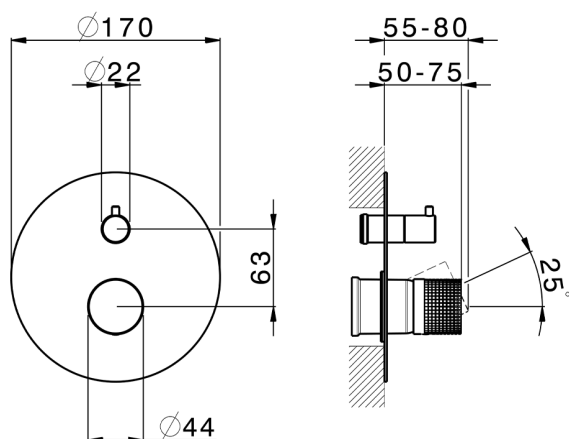

Exposed part for concealed S.L.bath-shower valve NUANCE X32_X1002300

MODEL **X1002300**

Exposed part for concealed S.L.bath-shower valve, 2-Way rotating diverter, without concealed part, for items Easy-Box ZA000230, Inox AISI 316L

AVAILABLE FINISHINGS

-  **D1** D1 Brushed Inox
-  **5H** 5H Dark Brass Brushed
-  **5L** 5L Brushed Black Titanium
-  **5N** 5N Brushed Rose Gold

CHARACTERISTICS

Installation **Concealed**
 Required concealed parts **ZA000230**

Exposed part for concealed S.L.bath-shower valve NUANCE X32_X1002300

X1002300

<https://en.cisal.it/exposed-part-for-concealed-s-l-bath-shower-valve-nuance-x32-x1002300>

2026-04-06