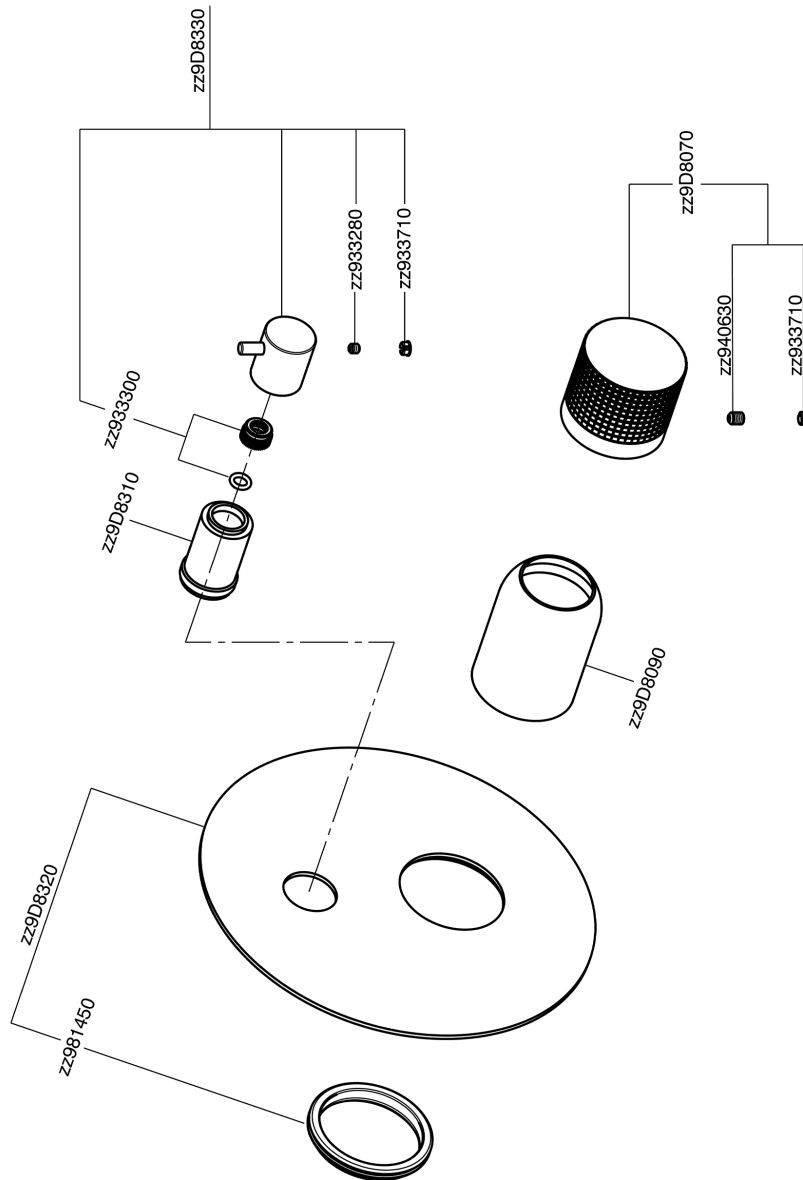

Exposed part for concealed S.L.bath-shower valve NUANCE X32_X1002300

MODEL **X1002300**

Exposed part for concealed S.L.bath-shower valve, 2-Way rotating diverter, without concealed part, for items Easy-Box ZA000230, Inox AISI 316L

AVAILABLE FINISHINGS

-  **D1** D1 Brushed Inox
-  **5H** 5H Dark Brass Brushed
-  **5L** 5L Brushed Black Titanium
-  **5N** 5N Brushed Rose Gold

CHARACTERISTICS

Installation **Concealed**
 Required concealed parts **ZA000230**

Exposed part for concealed S.L.bath-shower valve NUANCE X32_X1002300

X1002300

<https://en.cisal.it/exposed-part-for-concealed-s-l-bath-shower-valve-nuance-x32-x1002300>

2026-04-26