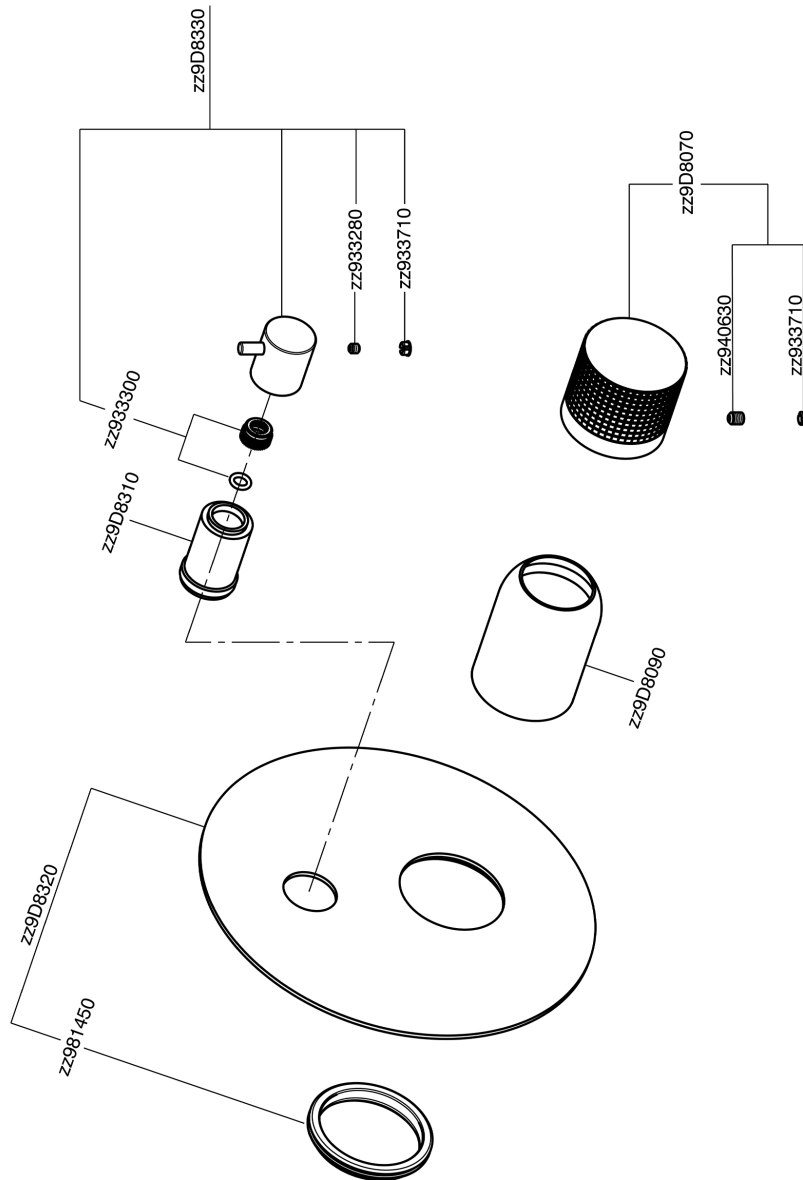

Exposed part for concealed S.L.bath-shower valve NUANCE X32_X1002300

X1002300

<https://en.cisal.it/exposed-part-for-concealed-s-l-bath-shower-valve-nuance-x32-x1002300>

2026-05-17