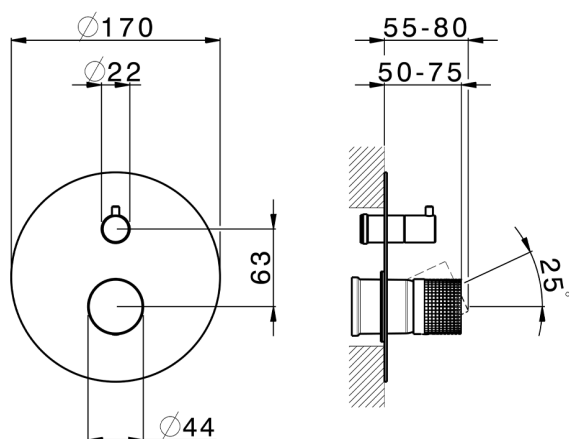

Exposed part for concealed S.L.bath-shower valve NUANCE X32_X1002300

MODEL **X1002300**

Exposed part for concealed S.L.bath-shower valve, 2-Way rotating diverter, without concealed part, for items Easy-Box ZA000230, Inox AISI 316L

AVAILABLE FINISHINGS

-  **D1** D1 Brushed Inox
-  **5H** 5H Dark Brass Brushed
-  **5L** 5L Brushed Black Titanium
-  **5N** 5N Brushed Rose Gold

CHARACTERISTICS

Installation **Concealed**
 Required concealed parts **ZA000230**

Exposed part for concealed S.L.bath-shower valve NUANCE X32_X1002300

X1002300

<https://en.cisal.it/exposed-part-for-concealed-s-l-bath-shower-valve-nuance-x32-x1002300>

2026-04-26