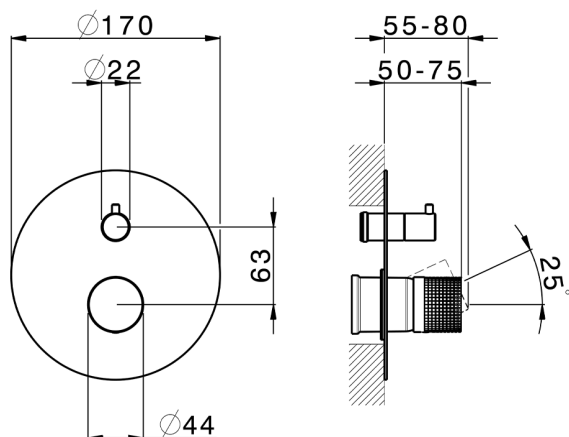

## Exposed part for concealed S.L.bath-shower valve NUANCE X32\_X1002300

MODEL **X1002300**

Exposed part for concealed S.L.bath-shower valve, 2-Way rotating diverter, without concealed part, for items Easy-Box ZA000230, Inox AISI 316L

## Exposed part for concealed S.L.bath-shower valve NUANCE X32\_X1002300

X1002300

<https://en.cisal.it/exposed-part-for-concealed-s-l-bath-shower-valve-nuance-x32-x1002300>

2026-05-17