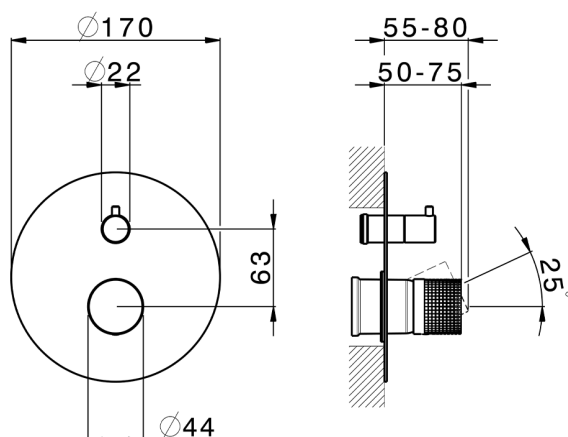

Exposed part for concealed S.L.bath-shower valve NUANCE X32_X1002300

MODEL **X1002300**

Exposed part for concealed S.L.bath-shower valve, 2-Way rotating diverter, without concealed part, for items Easy-Box ZA000230, Inox AISI 316L

AVAILABLE FINISHINGS

-  **D1** D1 Brushed Inox
-  **5H** 5H Dark Brass Brushed
-  **5L** 5L Brushed Black Titanium
-  **5N** 5N Brushed Rose Gold

CHARACTERISTICS

Installation **Concealed**
 Required concealed parts **ZA000230**

Exposed part for concealed S.L.bath-shower valve NUANCE X32_X1002300

X1002300

<https://en.cisal.it/exposed-part-for-concealed-s-l-bath-shower-valve-nuance-x32-x1002300>

2026-06-13