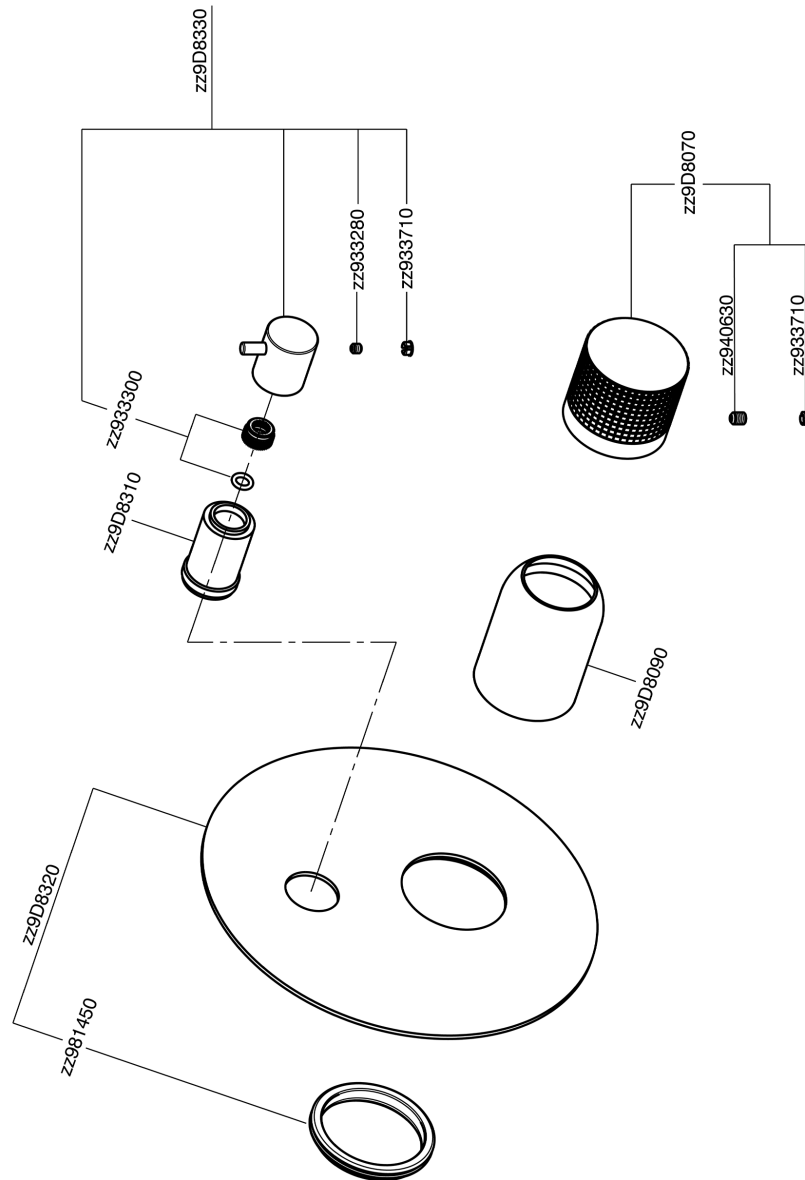

Exposed part for concealed S.L.bath-shower valve NUANCE X32_X1002300

MODEL **X1002300**

Exposed part for concealed S.L.bath-shower valve, 2-Way rotating diverter, without concealed part, for items Easy-Box ZA000230, Inox AISI 316L

AVAILABLE FINISHINGS

-  **D1** D1 Brushed Inox
-  **5H** 5H Dark Brass Brushed
-  **5L** 5L Brushed Black Titanium
-  **5N** 5N Brushed Rose Gold

CHARACTERISTICS

Installation **Concealed**
 Required concealed parts **ZA000230**

Exposed part for concealed S.L.bath-shower valve NUANCE X32_X1002300

X1002300

<https://en.cisal.it/exposed-part-for-concealed-s-l-bath-shower-valve-nuance-x32-x1002300>

2026-06-13