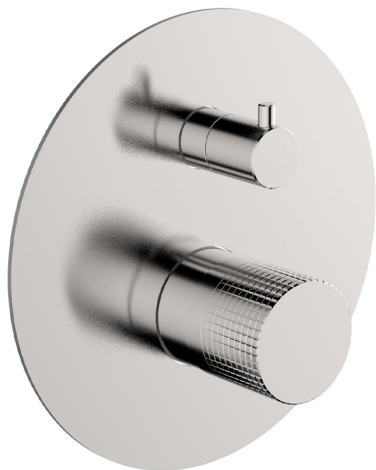

Exposed part for concealed S.L.bath-shower valve NUANCE X32_X1002300

MODEL **X1002300**

Exposed part for concealed S.L.bath-shower valve, 2-Way rotating diverter, without concealed part, for items Easy-Box ZA000230, Inox AISI 316L

AVAILABLE FINISHINGS

-  **D1** D1 Brushed Inox
-  **5H** 5H Dark Brass Brushed
-  **5L** 5L Brushed Black Titanium
-  **5N** 5N Brushed Rose Gold

CHARACTERISTICS

Installation **Concealed**
 Required concealed parts **ZA000230**

Exposed part for concealed S.L.bath-shower valve NUANCE X32_X1002300

X1002300

<https://en.cisal.it/exposed-part-for-concealed-s-l-bath-shower-valve-nuance-x32-x1002300>

2026-04-06