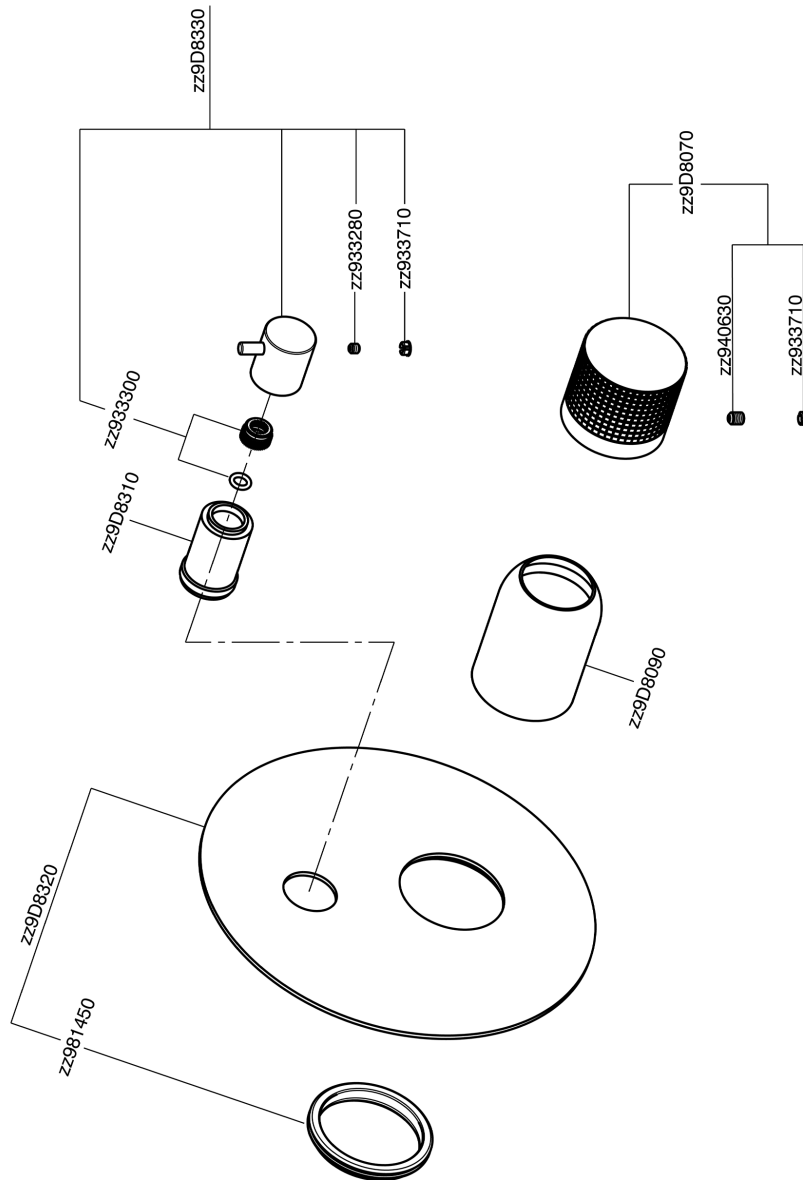

Exposed part for concealed S.L.bath-shower valve NUANCE X32_X1002300

X1002300

<https://en.cisal.it/exposed-part-for-concealed-s-l-bath-shower-valve-nuance-x32-x1002300>

2026-04-06